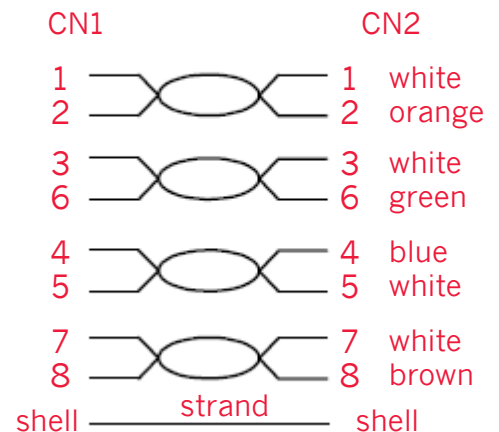

wiring diagram

Subject to change w/o notice