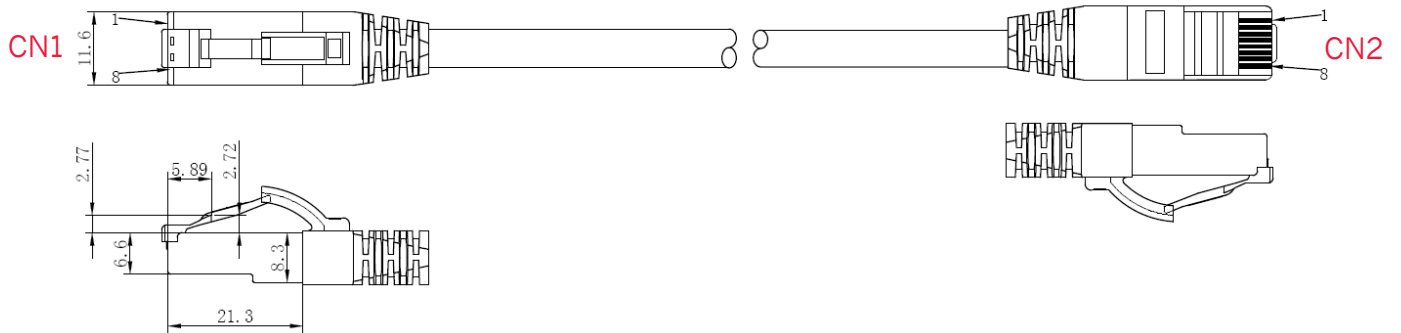

Cat.6A patch cable 2xRJ45 S/FTP AWG 27/7 BC LSZH 10Gbit

available variants

Length	Colour
0,25 m	
0,5 m	
1,0 m	
1,5 m	
2,0 m	
3,0 m	
5,0 m	
7,5 m	
10,0 m	
15,0 m	
20,0 m	
25,0 m	
30,0 m