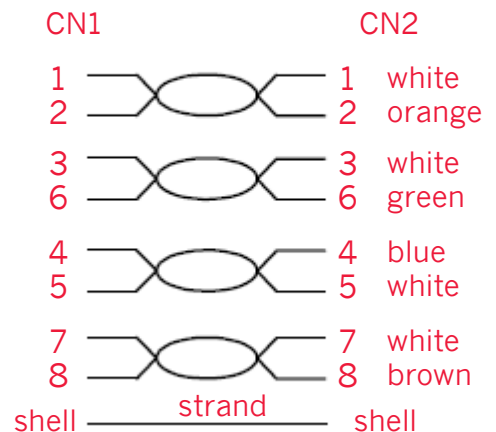

wiring diagram

Subject to change w/o notice