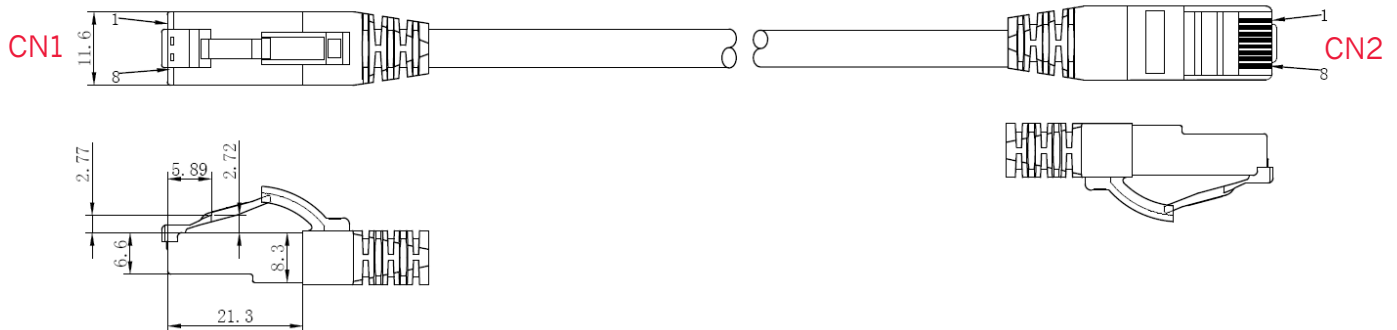

Cat.6A patch cable 2xRJ45 S/FTP AWG 27/7 BC LSZH 10Gbit

available variants

Length	Colour
0,25 m	
0,5 m	
1,0 m	
1,5 m	
2,0 m	
3,0 m	
5,0 m	
7,5 m	
10,0 m	
15,0 m	
20,0 m	
25,0 m	
30,0 m