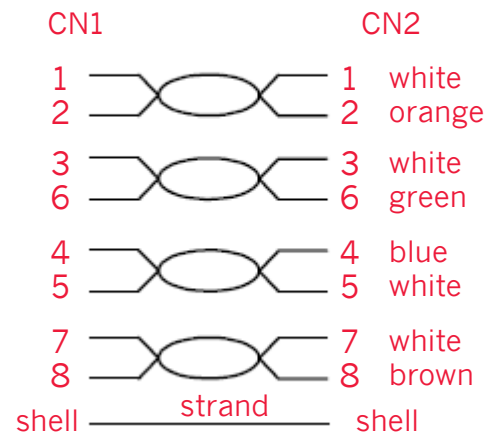

wiring diagram

Subject to change w/o notice