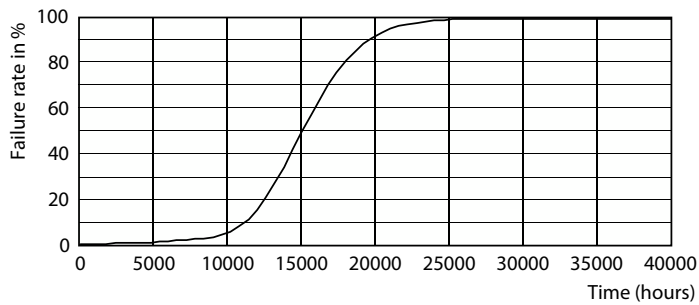

Lebensdauer

68W E27 Stick FR