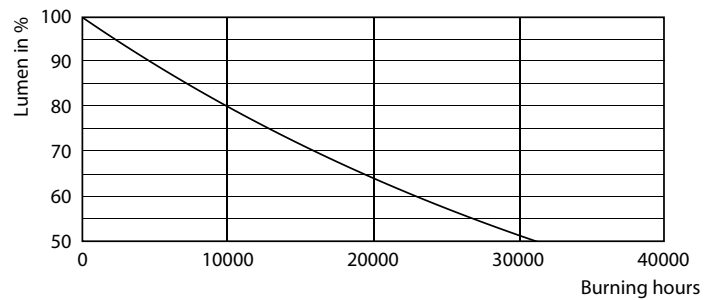

Abmessungsskizzen

Product	D	C
CorePro LED Stick ND 9.5-68W T38 E27 830	37,2 mm	114,3 mm

Photometrische Daten

Spectral Power Distribution Colour - CorePro LED Stick ND 9.5-68W T38 E27 830

General uniform lighting - CorePro LED Stick ND 9.5-68W T38 E27 830

CorePro Kunststoff-LED-Speziallampen

Photometrische Daten

Light Distribution Diagram - CorePro LED Stick ND 9.5-68W T38 E27 830

Lebensdauer

68W E27 Stick FR

Lumen Maintenance Diagram - CorePro LED Stick ND 9.5-68W T38 E27 830