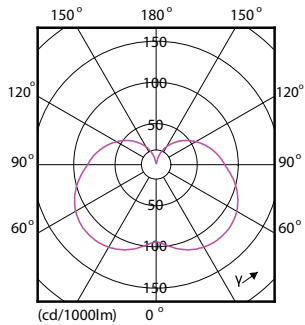

Abmessungsskizzen

Product	D	C
CorePro LED Stick ND 9.5-68W T38 E27 830	37,2 mm	114,3 mm

Photometrische Daten

Spectral Power Distribution Colour - CorePro LED Stick ND 9.5-68W T38 E27 830

General uniform lighting - CorePro LED Stick ND 9.5-68W T38 E27 830

CorePro Kunststoff-LED-Speziallampen

Photometrische Daten

Light Distribution Diagram - CorePro LED Stick ND 9.5-68W T38 E27 830

Lebensdauer

68W E27 Stick FR

Lumen Maintenance Diagram - CorePro LED Stick ND 9.5-68W T38 E27 830