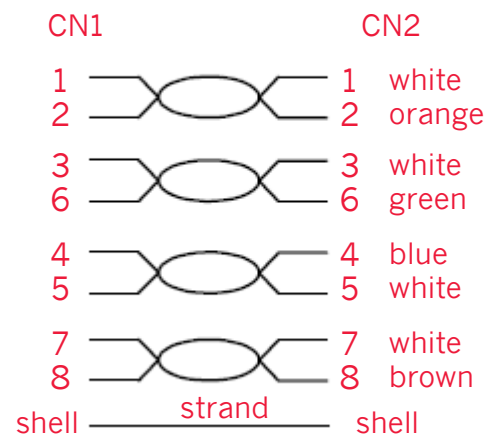

wiring diagram

Subject to change w/o notice