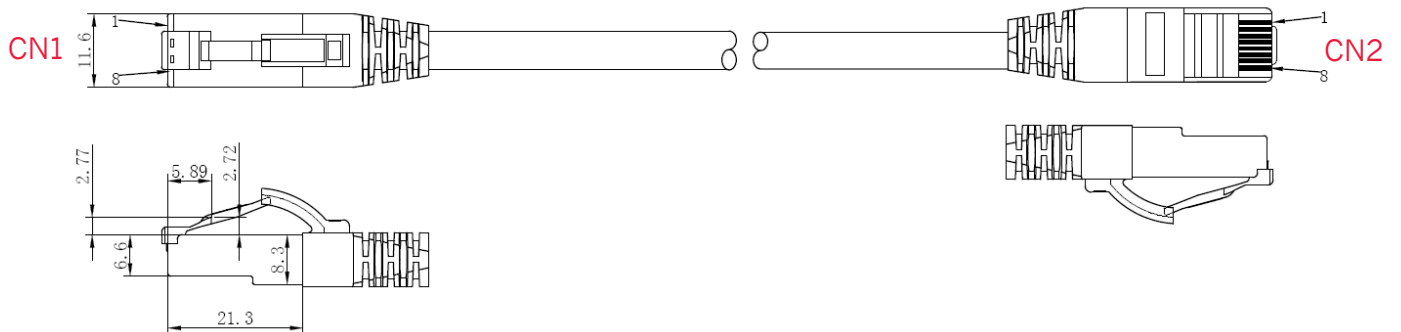

Cat.6A patch cable 2xRJ45 S/FTP AWG 27/7 BC LSZH 10Gbit

available variants

Length	Colour
0,25 m	
0,5 m	
1,0 m	
1,5 m	
2,0 m	
3,0 m	
5,0 m	
7,5 m	
10,0 m	
15,0 m	
20,0 m	
25,0 m	
30,0 m