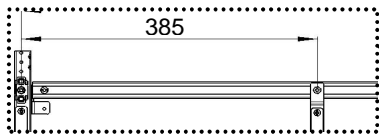

SV 9666.680

SV 9666		A	B	C	D	E	F	G
.520	1 / 2	250	300	230	---	214	---	---
.530	2 / 2	500	300	480	---	464	---	---
.533	3 / 2	750	300	730	385	338	40	338

ISV Sammelschienenmodul 60mm

SV 9666.520/.530/.533

1 4x

1

1.1

ISV Sammelschienenmodul 60mm

SV 9666.520/.530/.533

~~SV 9666.520~~ ~~SV 9666.530~~ SV 9666.533

2

~~SV 9666.520~~ ~~SV 9666.530~~ SV 9666.533

3