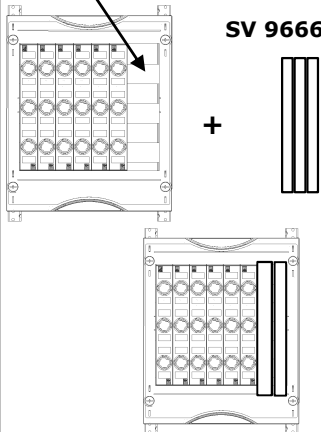

SV 9666.680