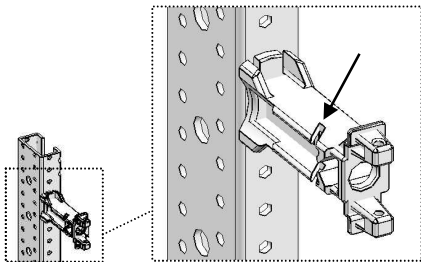

SV 9666.680

SV 9666		A	B	C	D	E	F	G
.520	1 / 2	250	300	230	---	214	---	---
.530	2 / 2	500	300	480	---	464	---	---
.533	3 / 2	750	300	730	385	338	40	338

ISV Sammelschienenmodul 60mm

SV 9666.520/.530/.533

1 4x