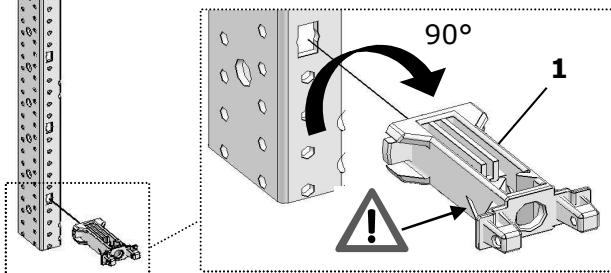

SV 9666.680

SV 9666		A	B	C	D	E	F	G
.520	1 / 2	250	300	230	---	214	---	---
.530	2 / 2	500	300	480	---	464	---	---
.533	3 / 2	750	300	730	385	338	40	338

ISV Sammelschienenmodul 60mm

SV 9666.520/.530/.533

1 4x