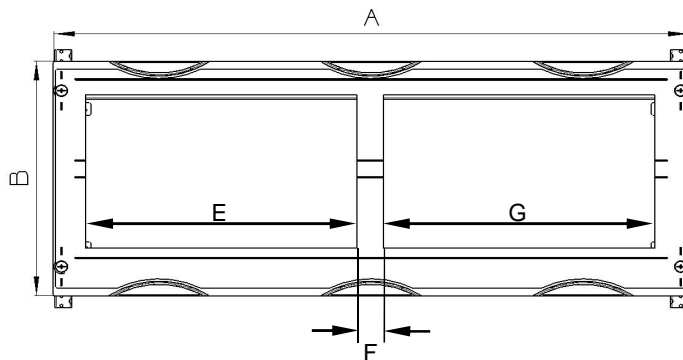

ISV Sammelschienenmodul 60mm

SV 9666.520/.530/.533

		SV 9666.520	SV 9666.530	SV 9666.533	
1		4 x	4 x	4 x	
2a	 L	---	---	2 x	
2b	 R	---	---	2 x	
3b		2 x	2 x	3 x	
3a					
4		---	---	2 x	
5		---	---	1 x	
6	 20x10,5x4 M5	---	---	2 x	
7	 4,8x32	4 x	4 x	6 x	
8	 4,8x9,5	---	---	12 x	
9	 M5x8	---	---	2 x	
10		2 x	2 x	2 x	
11		1 x	1 x	1 x	

ISV Sammelschienenmodul 60mm

SV 9666.520/.530/.533

T25

PH1
PH2

		SV 9666.520	SV 9666.530	SV 9666.533	
Z1	 E18	6	14	2 x 12	SV 3418.010
	 E27	5 x	11 x	2 x 8 x	SV 3427.010
	 E33	3	8	2 x 5	SV 3433.010
	 NH00	4 x	8 x	2 x 6 x	SV 3431.020 SV 3431.030
 D-Switch	7 x	17 x	2 x 12 x	SV 9340.950	
 NH00	2 x	4 x	2 x 3 x	SV 9343.000 SV 9343.020 SV 9343.040	
CU1		3 x	3 x	3 x	CU 12x 5/10 CU 20x 5/10 CU 30x 5/10

SV 9666.680

SV 9666		A	B	C	D	E	F	G
.520	1 / 2	250	300	230	---	214	---	---
.530	2 / 2	500	300	480	---	464	---	---
.533	3 / 2	750	300	730	385	338	40	338

ISV Sammelschienenmodul 60mm

SV 9666.520/.530/.533

1 4x