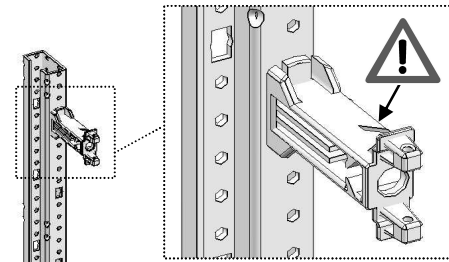

SV 9666.680

SV 9666		A	B	C	D	E	F	G
.520	1 / 2	250	300	230	---	214	---	---
.530	2 / 2	500	300	480	---	464	---	---
.533	3 / 2	750	300	730	385	338	40	338

ISV Sammelschienenmodul 60mm

SV 9666.520/.530/.533

1 4x