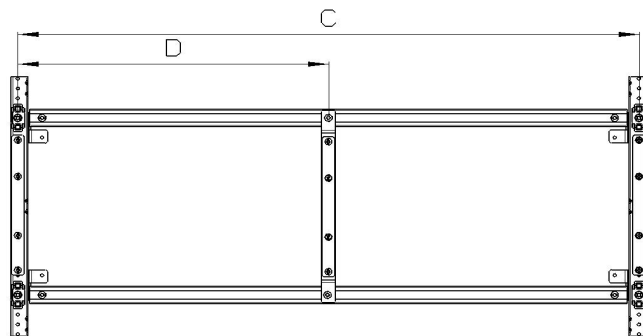

ISV Sammelschienenmodul 60mm

SV 9666.520/.530/.533

		SV 9666.520	SV 9666.530	SV 9666.533	
1		4 x	4 x	4 x	
2a	 L	---	---	2 x	
2b	 R	---	---	2 x	
3b		2 x	2 x	3 x	
3a					
4		---	---	2 x	
5		---	---	1 x	
6	 20x10,5x4 M5	---	---	2 x	
7	 4,8x32	4 x	4 x	6 x	
8	 4,8x9,5	---	---	12 x	
9	 M5x8	---	---	2 x	
10		2 x	2 x	2 x	
11		1 x	1 x	1 x	

ISV Sammelschienenmodul 60mm

SV 9666.520/.530/.533

T25

PH1
PH2

		SV 9666.520	SV 9666.530	SV 9666.533	
Z1	 E18	6	14	2 x 12	SV 3418.010
	 E27	5 x	11 x	2 x 8 x	SV 3427.010
	 E33	3	8	2 x 5	SV 3433.010
	 NH00	4 x	8 x	2 x 6 x	SV 3431.020 SV 3431.030
 D-Switch	7 x	17 x	2 x 12 x	SV 9340.950	
 NH00	2 x	4 x	2 x 3 x	SV 9343.000 SV 9343.020 SV 9343.040	
CU1		3 x	3 x	3 x	CU 12x 5/10 CU 20x 5/10 CU 30x 5/10

SV 9666.680

SV 9666		A	B	C	D	E	F	G
.520	1 / 2	250	300	230	---	214	---	---
.530	2 / 2	500	300	480	---	464	---	---
.533	3 / 2	750	300	730	385	338	40	338

ISV Sammelschienenmodul 60mm

SV 9666.520/.530/.533

1 4x