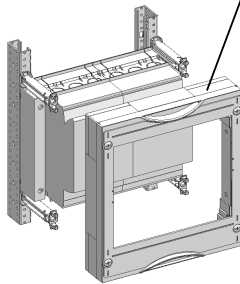

ISV Sammelschienenmodul 60mm

SV 9666.520/.530/.533

		SV 9666.520	SV 9666.530	SV 9666.533	
1		4 x	4 x	4 x	
2a	 L	---	---	2 x	
2b	 R	---	---	2 x	
3b		2 x	2 x	3 x	
3a					
4		---	---	2 x	
5		---	---	1 x	
6	 20x10,5x4 M5	---	---	2 x	
7	 4,8x32	4 x	4 x	6 x	
8	 4,8x9,5	---	---	12 x	
9	 M5x8	---	---	2 x	
10		2 x	2 x	2 x	
11		1 x	1 x	1 x	

ISV Sammelschienenmodul 60mm

SV 9666.520/.530/.533

T25

PH1
PH2

		SV 9666.520	SV 9666.530	SV 9666.533	
Z1	 E18	6	14	2 x 12	SV 3418.010
	 E27	5 x	11 x	2 x 8 x	SV 3427.010
	 E33	3	8	2 x 5	SV 3433.010
	 NH00	4 x	8 x	2 x 6 x	SV 3431.020 SV 3431.030
 D-Switch	7 x	17 x	2 x 12 x	SV 9340.950	
 NH00	2 x	4 x	2 x 3 x	SV 9343.000 SV 9343.020 SV 9343.040	
CU1		3 x	3 x	3 x	CU 12x 5/10 CU 20x 5/10 CU 30x 5/10

SV 9666.680

SV 9666		A	B	C	D	E	F	G
.520	1 / 2	250	300	230	---	214	---	---
.530	2 / 2	500	300	480	---	464	---	---
.533	3 / 2	750	300	730	385	338	40	338

ISV Sammelschienenmodul 60mm

SV 9666.520/.530/.533

1 4x