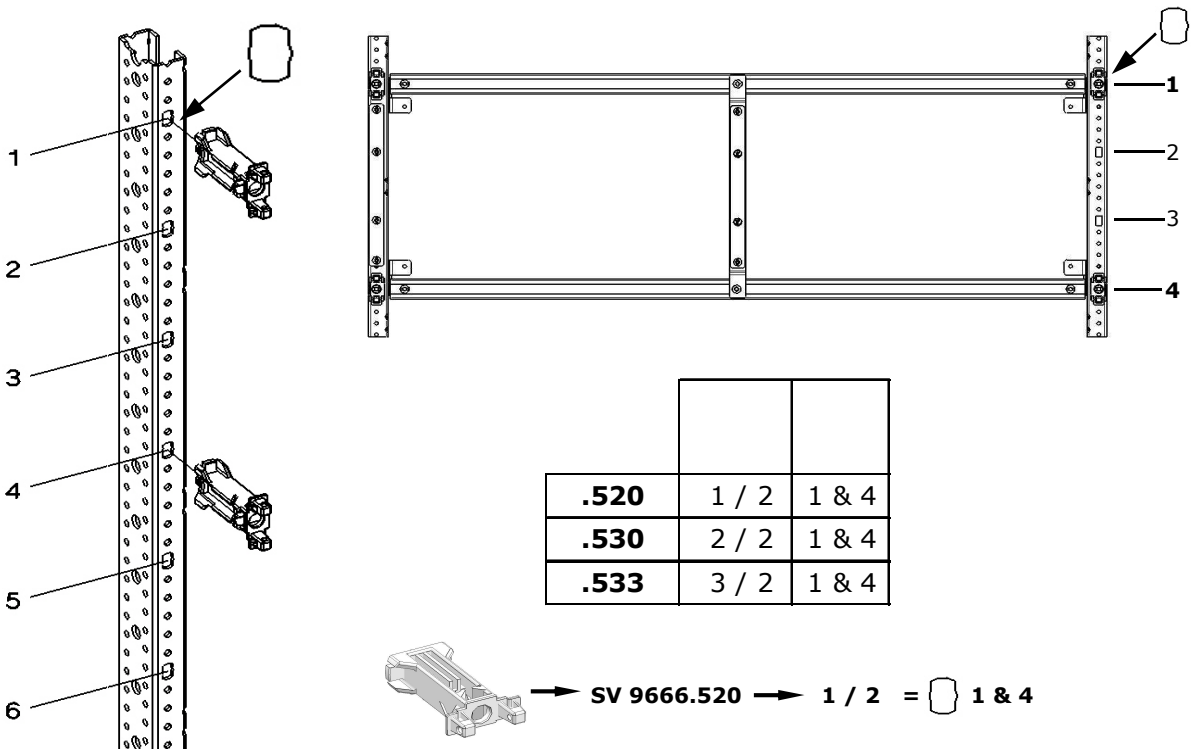

ISV Sammelschienenmodul 60mm

SV 9666.520/.530/.533

1 4x

1

1.1