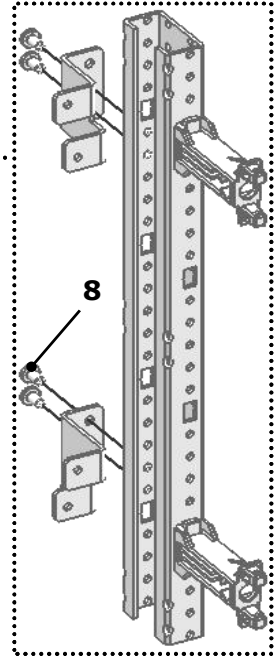

ISV Sammelschienenmodul 60mm

SV 9666.520/.530/.533

		SV 9666.520	SV 9666.530	SV 9666.533	
1		4 x	4 x	4 x	
2a	 L	---	---	2 x	
2b	 R	---	---	2 x	
3b		2 x	2 x	3 x	
3a					
4		---	---	2 x	
5		---	---	1 x	
6	 20x10,5x4 M5	---	---	2 x	
7	 4,8x32	4 x	4 x	6 x	
8	 4,8x9,5	---	---	12 x	
9	 M5x8	---	---	2 x	
10		2 x	2 x	2 x	
11		1 x	1 x	1 x	

ISV Sammelschienenmodul 60mm

SV 9666.520/.530/.533

T25

PH1
PH2

		SV 9666.520	SV 9666.530	SV 9666.533	
Z1	 E18	6	14	2 x 12	SV 3418.010
	 E27	5 x	11 x	2 x 8 x	SV 3427.010
	 E33	3	8	2 x 5	SV 3433.010
	 NH00	4 x	8 x	2 x 6 x	SV 3431.020 SV 3431.030
 D-Switch	7 x	17 x	2 x 12 x	SV 9340.950	
 NH00	2 x	4 x	2 x 3 x	SV 9343.000 SV 9343.020 SV 9343.040	
CU1		3 x	3 x	3 x	CU 12x 5/10 CU 20x 5/10 CU 30x 5/10

SV 9666.680

SV 9666		A	B	C	D	E	F	G
.520	1 / 2	250	300	230	---	214	---	---
.530	2 / 2	500	300	480	---	464	---	---
.533	3 / 2	750	300	730	385	338	40	338

ISV Sammelschienenmodul 60mm

SV 9666.520/.530/.533

1 4x

1

1.1

ISV Sammelschienenmodul 60mm

SV 9666.520/.530/.533

~~SV 9666.520~~ ~~SV 9666.530~~ SV 9666.533

2

~~SV 9666.520~~ ~~SV 9666.530~~ SV 9666.533

3