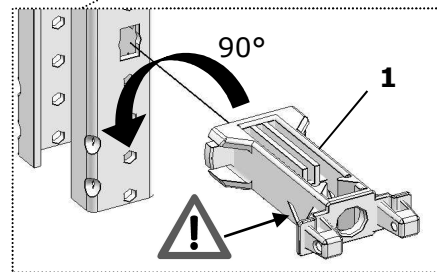

SV 9666.680

SV 9666		A	B	C	D	E	F	G
.520	1 / 2	250	300	230	---	214	---	---
.530	2 / 2	500	300	480	---	464	---	---
.533	3 / 2	750	300	730	385	338	40	338

ISV Sammelschienenmodul 60mm

SV 9666.520/.530/.533

1 4x