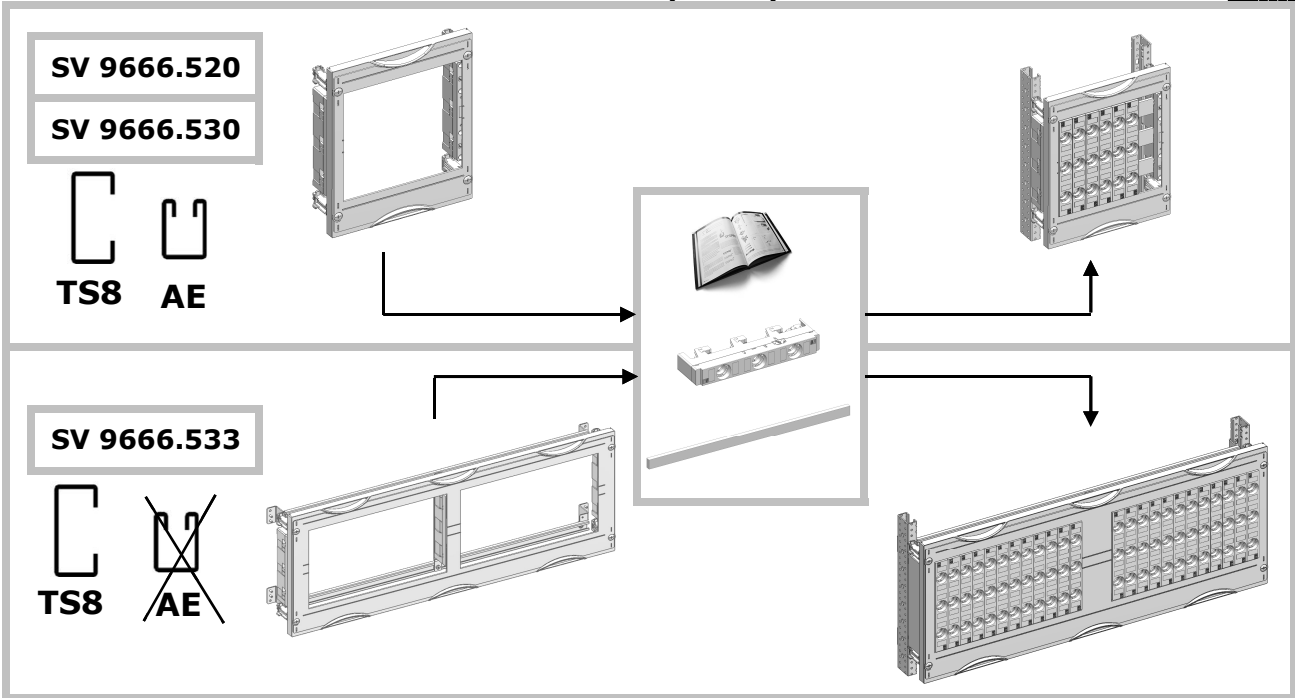

ISV Sammelschienenmodul 60mm

SV 9666.520/.530/.533

		SV 9666.520	SV 9666.530	SV 9666.533	
1		4 x	4 x	4 x	
2a	 L	---	---	2 x	
2b	 R	---	---	2 x	
3b		2 x	2 x	3 x	
3a					
4		---	---	2 x	
5		---	---	1 x	
6	 20x10,5x4 M5	---	---	2 x	
7	 4,8x32	4 x	4 x	6 x	
8	 4,8x9,5	---	---	12 x	
9	 M5x8	---	---	2 x	
10		2 x	2 x	2 x	
11		1 x	1 x	1 x	

ISV Sammelschienenmodul 60mm

SV 9666.520/.530/.533

T25

PH1
PH2

		SV 9666.520	SV 9666.530	SV 9666.533	
Z1	 E18	6	14	2 x 12	SV 3418.010
	 E27	5 x	11 x	2 x 8 x	SV 3427.010
	 E33	3	8	2 x 5	SV 3433.010
	 NH00	4 x	8 x	2 x 6 x	SV 3431.020 SV 3431.030
 D-Switch	7 x	17 x	2 x 12 x	SV 9340.950	
 NH00	2 x	4 x	2 x 3 x	SV 9343.000 SV 9343.020 SV 9343.040	
CU1		3 x	3 x	3 x	CU 12x 5/10 CU 20x 5/10 CU 30x 5/10

SV 9666.680

SV 9666		A	B	C	D	E	F	G
.520	1 / 2	250	300	230	---	214	---	---
.530	2 / 2	500	300	480	---	464	---	---
.533	3 / 2	750	300	730	385	338	40	338

ISV Sammelschienenmodul 60mm

SV 9666.520/.530/.533

1 4x