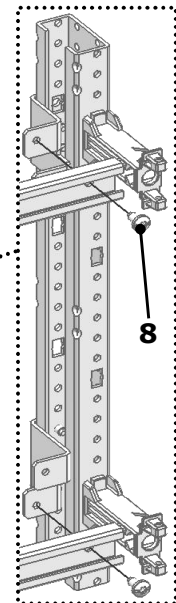

ISV Sammelschienenmodul 60mm

SV 9666.520/.530/.533

		SV 9666.520	SV 9666.530	SV 9666.533	
1		4 x	4 x	4 x	
2a	 L	---	---	2 x	
2b	 R	---	---	2 x	
3b		2 x	2 x	3 x	
3a					
4		---	---	2 x	
5		---	---	1 x	
6	 20x10,5x4 M5	---	---	2 x	
7	 4,8x32	4 x	4 x	6 x	
8	 4,8x9,5	---	---	12 x	
9	 M5x8	---	---	2 x	
10		2 x	2 x	2 x	
11		1 x	1 x	1 x	

ISV Sammelschienenmodul 60mm

SV 9666.520/.530/.533

T25

PH1
PH2

		SV 9666.520	SV 9666.530	SV 9666.533	
Z1	 E18	6	14	2 x 12	SV 3418.010
	 E27	5 x	11 x	2 x 8 x	SV 3427.010
	 E33	3	8	2 x 5	SV 3433.010
	 NH00	4 x	8 x	2 x 6 x	SV 3431.020 SV 3431.030
 D-Switch	7 x	17 x	2 x 12 x	SV 9340.950	
 NH00	2 x	4 x	2 x 3 x	SV 9343.000 SV 9343.020 SV 9343.040	
CU1		3 x	3 x	3 x	CU 12x 5/10 CU 20x 5/10 CU 30x 5/10

SV 9666.680

SV 9666		A	B	C	D	E	F	G
.520	1 / 2	250	300	230	---	214	---	---
.530	2 / 2	500	300	480	---	464	---	---
.533	3 / 2	750	300	730	385	338	40	338

ISV Sammelschienenmodul 60mm

SV 9666.520/.530/.533

1 4x

1

1.1

ISV Sammelschienenmodul 60mm

SV 9666.520/.530/.533

~~SV 9666.520~~ ~~SV 9666.530~~ SV 9666.533

2

~~SV 9666.520~~ ~~SV 9666.530~~ SV 9666.533

3