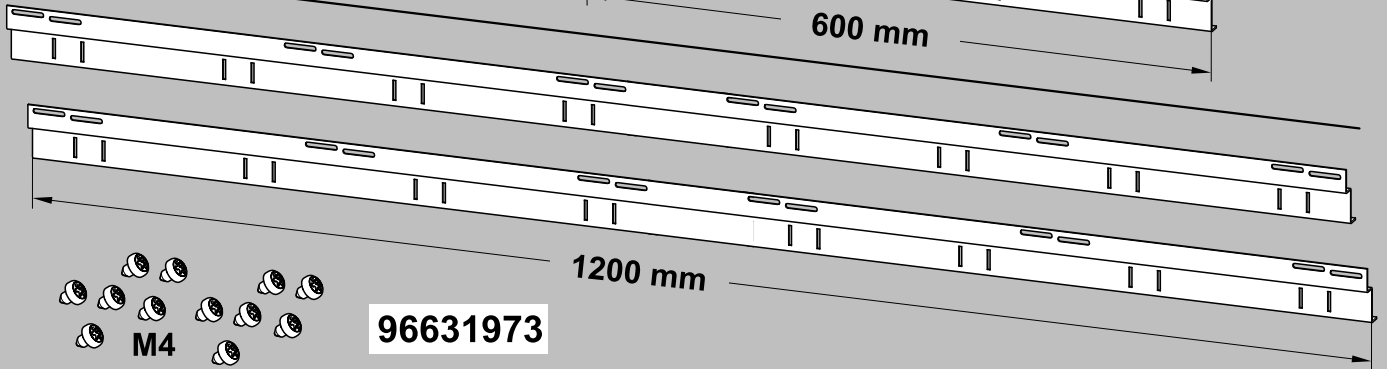

**SL** single luminaire

**LB** continuous row

**SL**

96631974

96631972

600 mm

1200 mm

96631973

**SL** single luminaire

1

M4

6x/12x

1,2 Nm

2

2x

M3