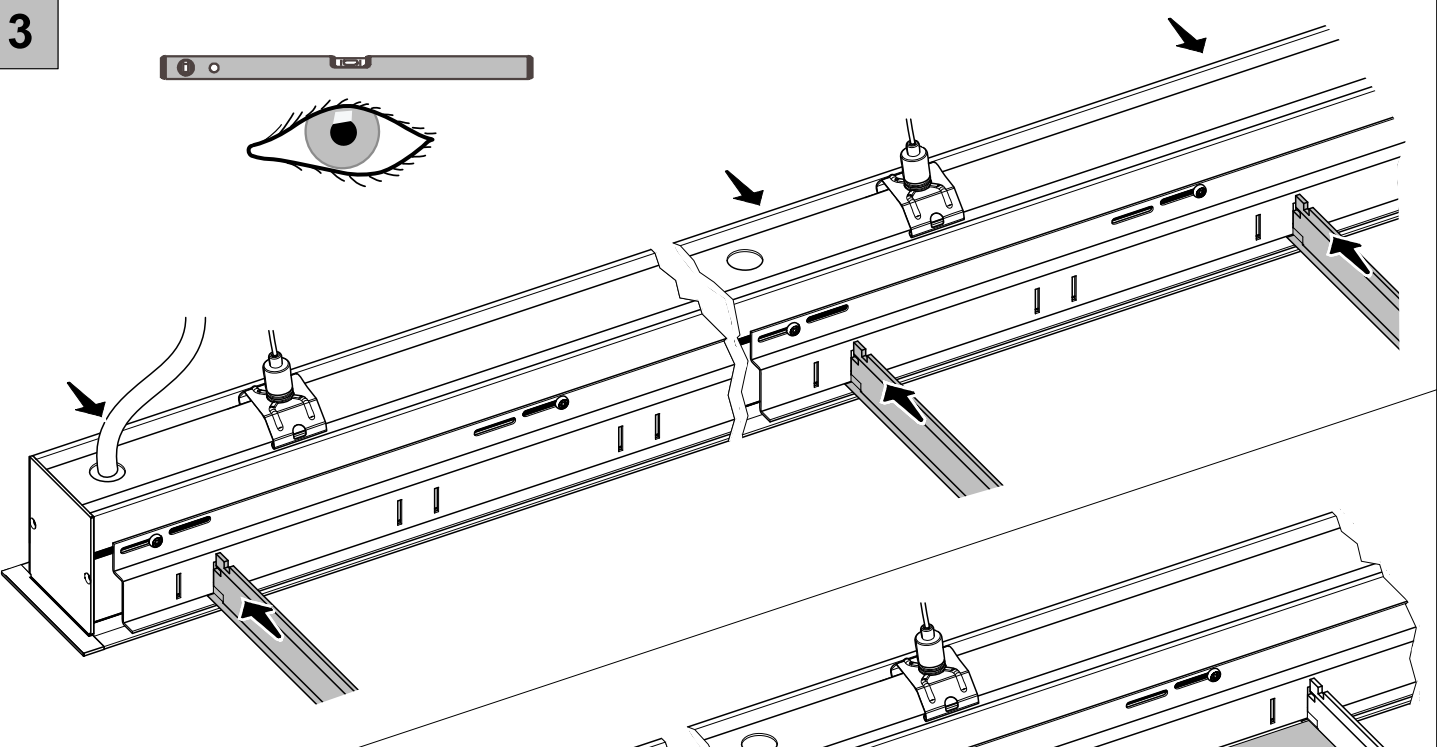

Chemische Beständigkeit beachten. Nur kunststoffverträgliche Reinigungsmittel verwenden.
Note: Due to problems with chemical resistance, choose cleaning materials which are suitable for plastic.
Respectez la résistance chimique du matériel: n'utilisez que des détergents compatibles avec les matières synthétiques.
Rispettare la resistenza chimica del materiale: utilizzare solo detersivi compatibili con materiali plastici.
Rekening houden met chemische weerstand. Gelieve enkel reinigingsmiddelen te gebruiken die Kunststoffvriendelijk zijn.