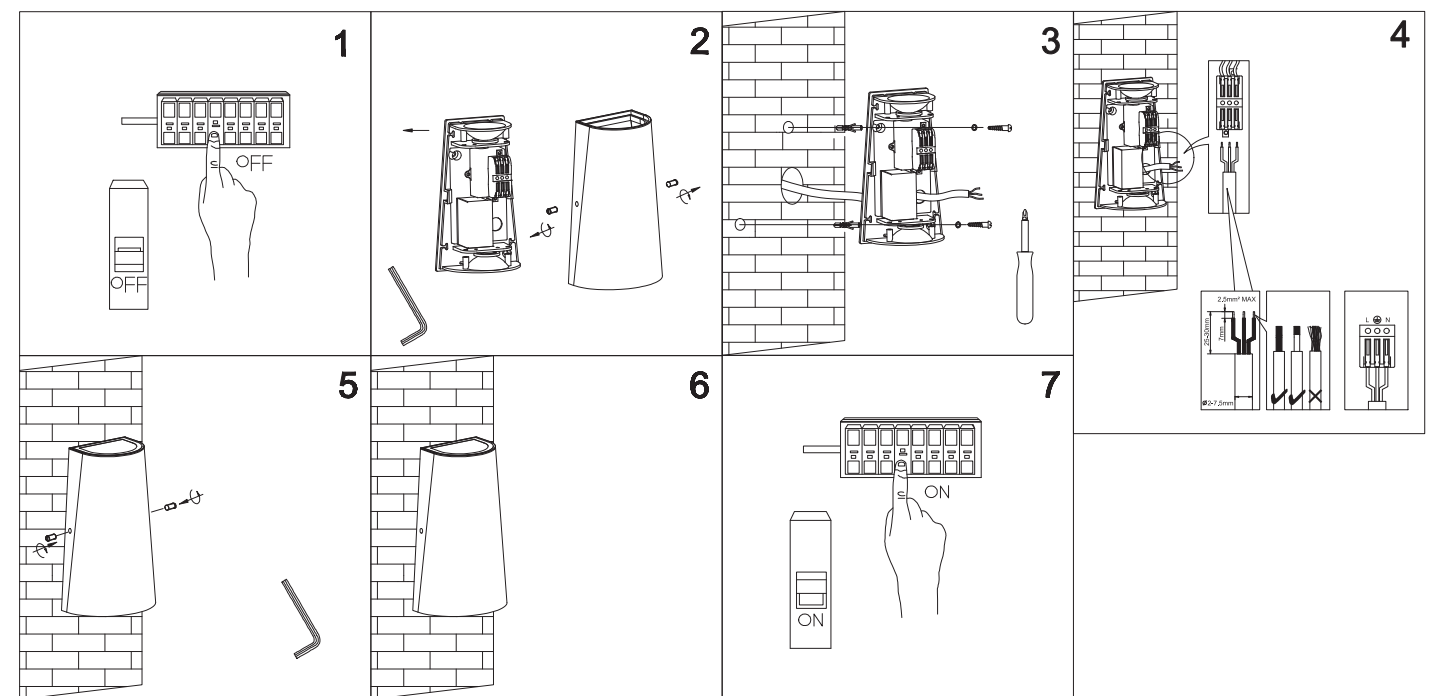

1	x1		2
2	x2		3
3	x2		4
4	x2		5
5	x1		5

96633687   96633683 / 96633684   96633685 / 96633686

ZG Operations Australia Pty Ltd
A.B.N. 74 060 142 501 2/7 Millner Avenue, Horsley Park, NSW 2175, Australia
www.thorn-eco.com

96633683 / 96633684 / 96633685 / 96633686