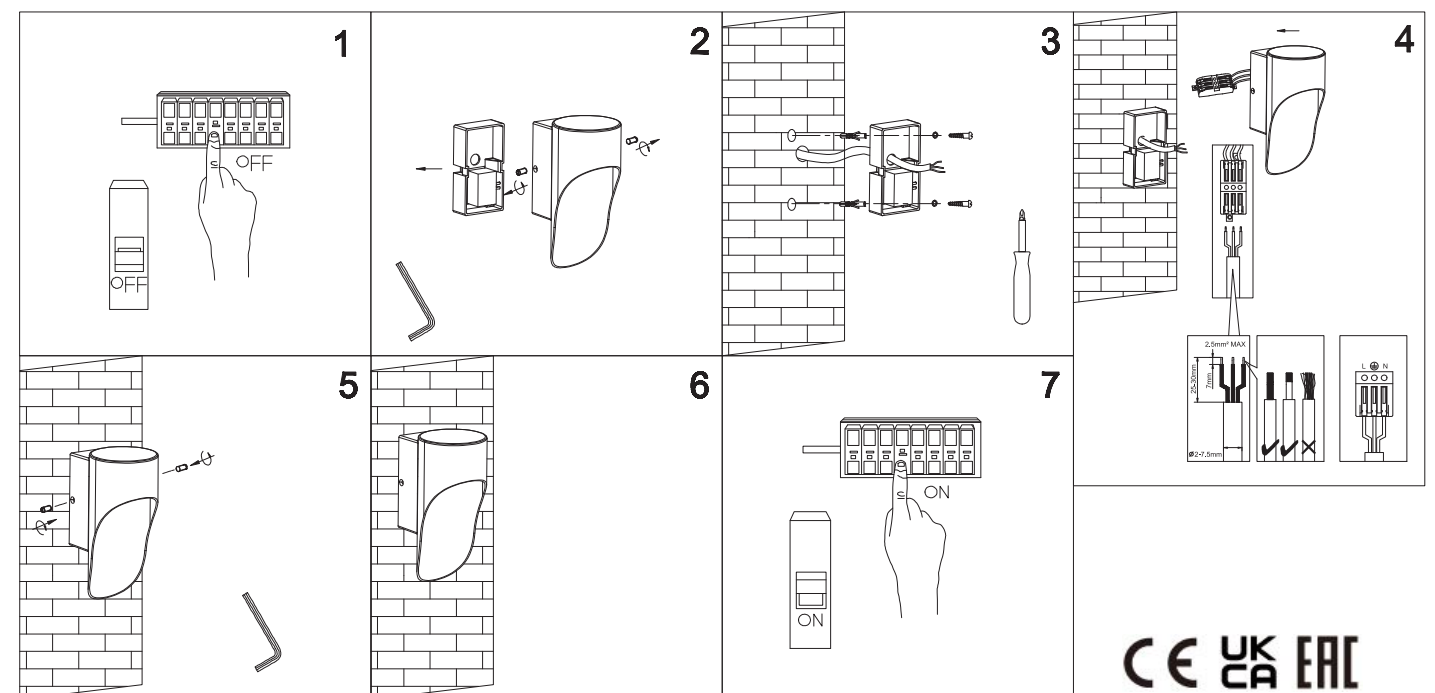

HOLLY LED IP65

EN	Installation Instructions	IT	Istuzioni di montaggio
DE	Montageanleitung	LT	Montavimo instrukcijos
CZ	Montážní návod	LV	Instalācijas instrukcija
DK	Monteringsvejledning	NO	Monteringsanvisning
EE	Paigaldusjuhend	PL	Instrukcja montażu
FI	Asennusohje	SE	Installationsanvisning
FR	Notice de montage	RU	Инструкция по монтажу
HU	Szerelési útmutató	SRB	Instrukcija za instalaciju
HR	Uputstvo za montažu	SK	Montážny návod
NL	Montagehandleiding	SLO	Navodilo za montažo
RO	Instructiuni de montaj	CN	安装说明书

- ⚠ 1. Installation and commissioning may only be carried out by authorized specialists and wired in accordance with the latest IEE electrical regulations or the national standards.
- ⚠ 2. Mains power must be switched off before carrying out installation.
- ⚠ 3. The manufacturer shall not be liable for any damage resulting from inappropriate modifications to the luminaire or faulty installation.
- ⚠ 4. Light source can't be replaced.
- ⚠ 5. Caution, risk of electric shock.
  The control gear provides basic insulation between the LV supply and the control circuit.

Product Description	Wattage	SAP Code	L	W	H	Electrical Class
HOLLY CONE ROUND DOWN IP65 300 830	5W	96633683	94	58	160	I
HOLLY CONE ROUND UP/DOWN IP65 500 830	8W	96633684	94	58	160	I
HOLLY CONE SQUARE DOWN IP65 300 830	5W	96633685	94	60	160	I
HOLLY CONE SQUARE UP/DOWN IP65 500 830	8W	96633686	94	60	160	I
HOLLY WALL CAN DOWN IP65 250 830	8W	96633687	109	80	180	I

1	x1		2
2	x2		3
3	x2		4
4	x2		5
5	x1		5

96633687   96633683 / 96633684   96633685 / 96633686

ZG Operations Australia Pty Ltd
A.B.N. 74 060 142 501 2/7 Millner Avenue, Horsley Park, NSW 2175, Australia
www.thorn-eco.com

96633683 / 96633684 / 96633685 / 96633686

96633687