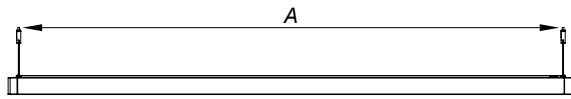

FAGERHULT

SE - 566 80 Habo

Dwide Pendant

	A
1200	1200
1200 Sensor	1200
1500	1605
1500 Sensor	1673

S Ljuskällan ska enbart bytas ut av tillverkaren eller hans utsedda person.

GB The light source shall only be replaced by the manufacturer or his designated person.