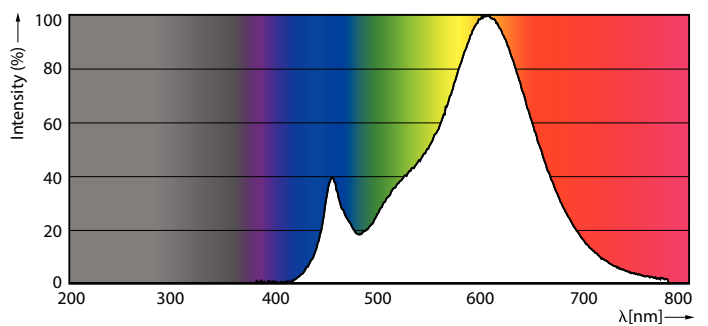

Spectral Power Distribution Colour - CorePro candle ND 7-60W E14 827 B38 FR