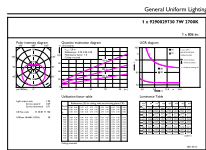

General uniform lighting - CorePro lustre ND 7-60W E27 827 P48 FR