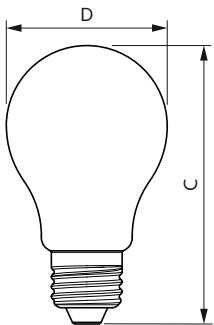

Abmessungsskizzen

Product	D	C
MAS VLE LEDBulbD4-25W E27 A60 GOLD SP G	61 mm	106 mm

Dekorative MASTER Value LED-Glühlampen

Photometrische Daten

Spectral Power Distribution Colour - MAS VLE LEDBulbD4-25W E27 A60 GOLD SP G