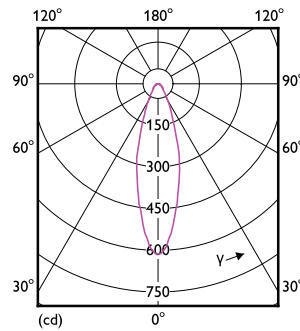

Light Distribution Diagram - MAS ExpertColor 14.8-75W 930 AR111 24D