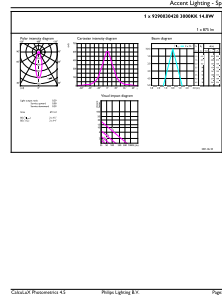

Accent Lighting Spots - MAS ExpertColor 14.8-75W 930 AR111 24D

MASTER LED-Spot ExpertColor AR111

Photometrische Daten