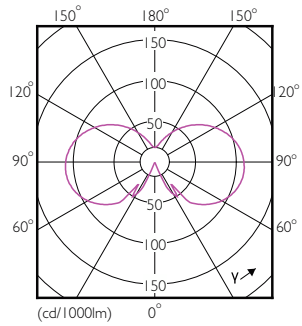

Abmessungsskizzen

Product	D	C
CorePro LEDBulbND 4.3-40W E27 A60827 CLG	60 mm	104 mm

Photometrische Daten

General uniform lighting - CorePro LEDBulbND 4.3-40W E27 A60827 CLG

Spectral Power Distribution Colour - CorePro LEDBulbND 4.3-40W E27 A60827 CLG

CorePro Glass LED-Lampen

Photometrische Daten

Light Distribution Diagram - CorePro LEDBulbND 4.3-40W E27 A60827 CLG

Lebensdauer

Life Expectancy Diagram

Lumen Maintenance Diagram - CorePro LEDBulbND 4.3-40W E27 A60827 CLG