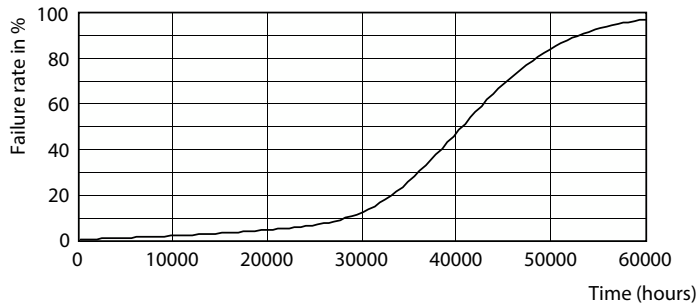

Abmessungsskizzen

Product	D	C
MAS LED ExpertColor 6.7-35W MR16 927 36D	50,5 mm	46 mm

Photometrische Daten

Light Distribution Diagram - MAS LED ExpertColor 6.7-35W MR16 927 36D

Accent Lighting Spots - MAS LED ExpertColor 6.7-35W MR16 927 36D

MASTER LEDspot MR16 ExpertColor

Photometrische Daten

Spectral Power Distribution Colour - MAS LED ExpertColor 6.7-35W MR16 927 36D

Lebensdauer

Life Expectancy Diagram

Lumen Maintenance Diagram - MAS LED ExpertColor 6.7-35W MR16 927 36D