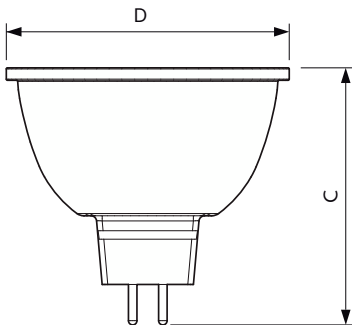

Abmessungsskizzen

Product	D	C
MAS LED ExpertColor 6.7-35W MR16 927 36D	50,5 mm	46 mm

Photometrische Daten

Light Distribution Diagram - MAS LED ExpertColor 6.7-35W MR16 927 36D

Accent Lighting Spots - MAS LED ExpertColor 6.7-35W MR16 927 36D