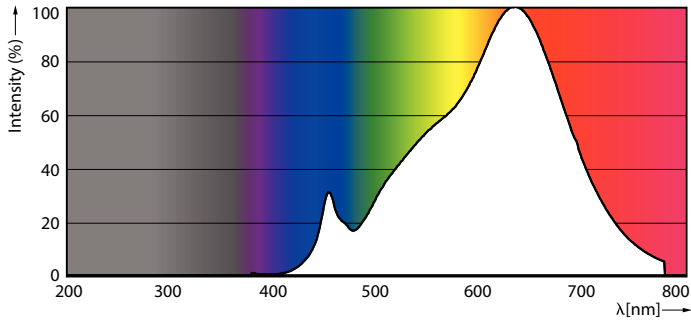

Abmessungsskizzen

Product	D	C
MAS LED ExpertColor 6.7-35W MR16 927 36D	50,5 mm	46 mm

Photometrische Daten

Light Distribution Diagram - MAS LED ExpertColor 6.7-35W MR16 927 36D

Accent Lighting Spots - MAS LED ExpertColor 6.7-35W MR16 927 36D

MASTER LEDspot MR16 ExpertColor

Photometrische Daten

Spectral Power Distribution Colour - MAS LED ExpertColor 6.7-35W MR16 927 36D

Lebensdauer

Life Expectancy Diagram

Lumen Maintenance Diagram - MAS LED ExpertColor 6.7-35W MR16 927 36D