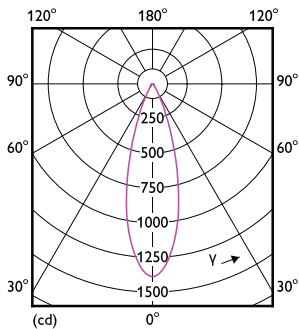

Abmessungsskizzen

Product	D	C
MAS LED ExpertColor 6.7-35W MR16 927 36D	50,5 mm	46 mm

Photometrische Daten

Light Distribution Diagram - MAS LED ExpertColor 6.7-35W MR16 927 36D

Accent Lighting Spots - MAS LED ExpertColor 6.7-35W MR16 927 36D