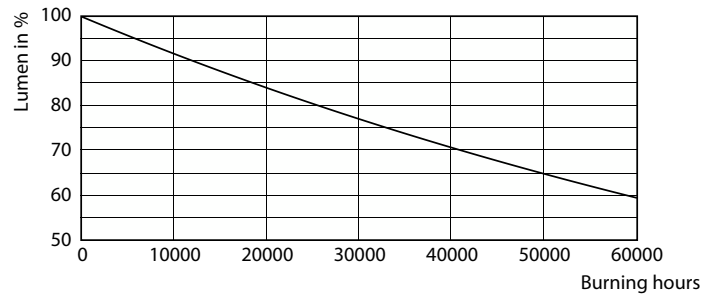

MASTER LEDspot MR16 ExpertColor

Photometrische Daten

Spectral Power Distribution Colour - MAS LED ExpertColor 6.7-35W MR16 927 36D

Lebensdauer

Life Expectancy Diagram

Lumen Maintenance Diagram - MAS LED ExpertColor 6.7-35W MR16 927 36D