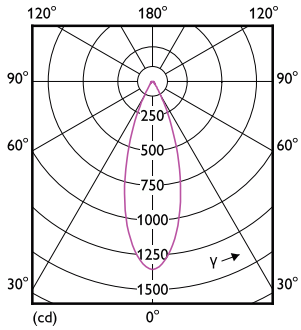

MASTER LEDspot MR16 ExpertColor

Photometrische Daten

Light Distribution Diagram - MAS LED ExpertColor 7.5-43W MR16 930 36D