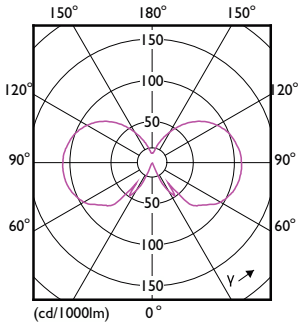

CorePro Glass LED-Lampen

Photometrische Daten

Light Distribution Diagram - CorePro LEDBulbND 7-60W E27 WW A60 CL G