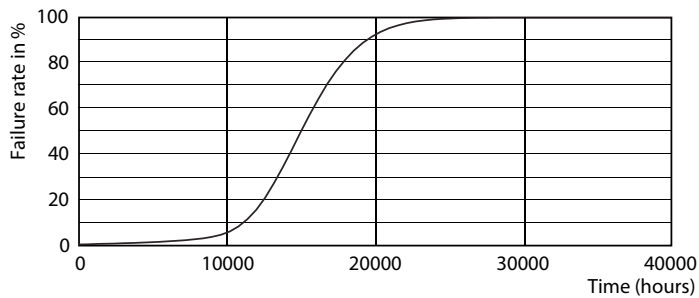

Lebensdauer

Life Expectancy Diagram