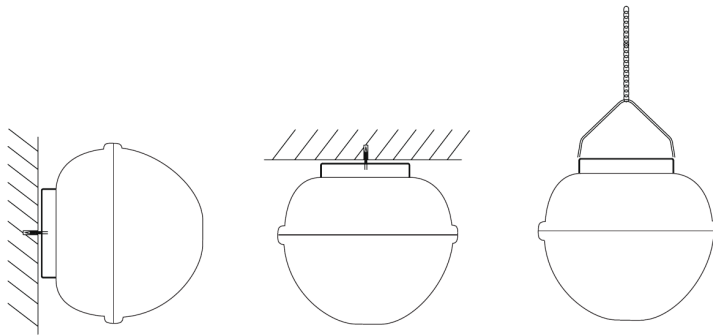

## Produktmaße (mm)

LEDWaterproof-CLA-E L650

LEDWaterproof-CLA-E L1250

LEDWaterproof-CLA-E L1550

## Installations-Varianten