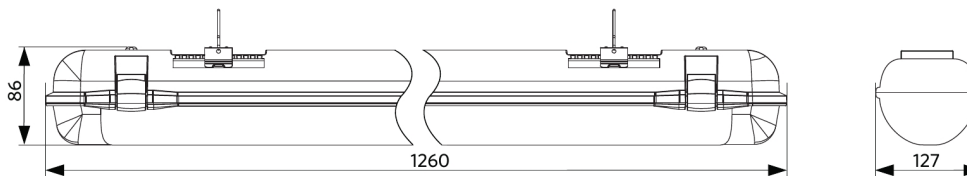

## Produktmaße (mm)

LEDWaterproof-CLA-E L650

LEDWaterproof-CLA-E L1250

LEDWaterproof-CLA-E L1550