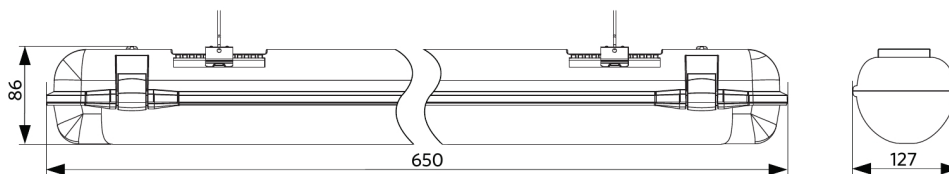

## Produktmaße (mm)

LEDWaterproof-CLA-E L650

LEDWaterproof-CLA-E L1250

LEDWaterproof-CLA-E L1550