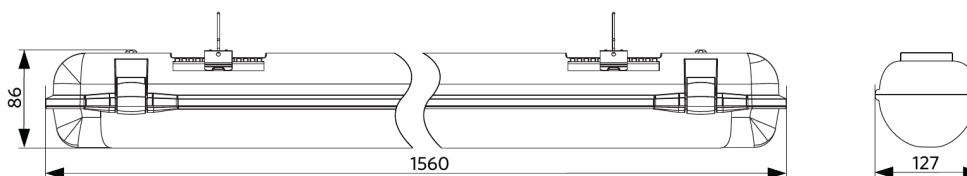

## Produktmaße (mm)

LEDWaterproof-CLA-E L650

LEDWaterproof-CLA-E L1250

LEDWaterproof-CLA-E L1550