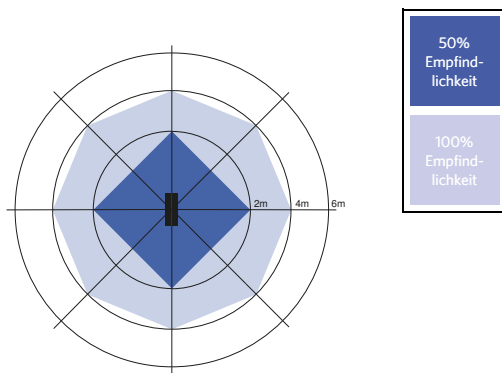

Bewegungssensoren - Erfassungsbereich

Installation - Deckenmontage
Empfohlene Montagehöhe 3-4m