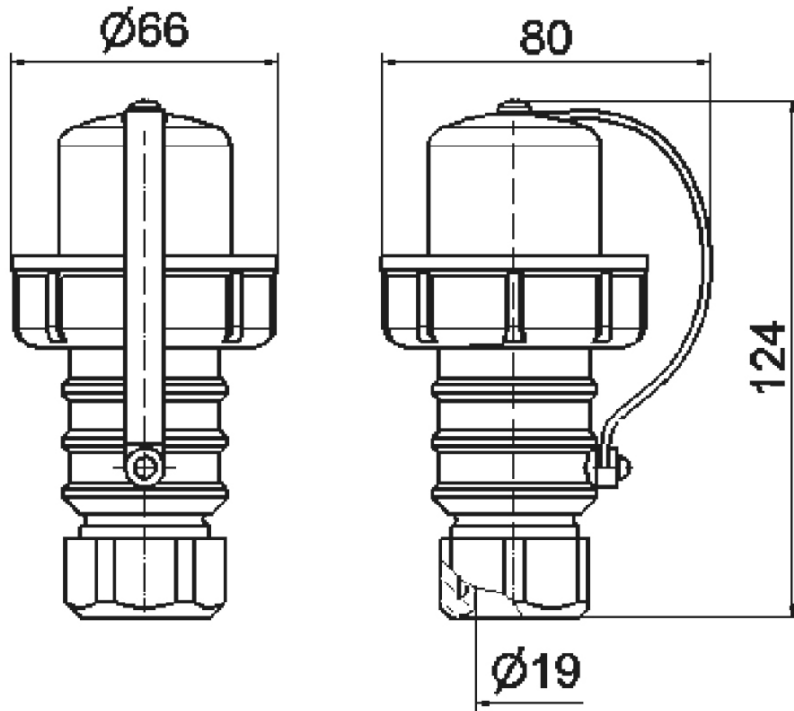

## plug domestic type - with cable gland, with closure cap

Product description	
BALS-Prd.-Nr	737
EAN	4024941007375
Product category	Domestic plug
Current	16A
Number of poles	3p
Arrangement of phases	2P+PE
Voltage	250V~
Frequency	AC
Protection degree	IP67

Product description	
Colour code	grey RAL 7035
Colour of appliance	Housing cover grey RAL 7035
Connection design	with screw terminal
Maximum conductor size	2,5 qmm
Cable entry	with cable gland
Height	124mm
Width	80mm
Depth	66mm
Material of enclosure	plastic
Contacts	The contact carrier is made of high temperature resistant material, the contacts are brass nickel plated

Additional technical properties	
	also suitable for Belgian/French standard
	For cable diameter up to max. 14,0 mm, With cable gland, With hammer symbol
	With closure cap

Logistics data	
Weight/pcs	0.14 kg / Piece
Packaging	Bag
Content amount	1 ST
EAN	4024941007375

Logistics data	
Length	66 mm
Width	80 mm
Height	124 mm
Weight	0.141 kg
Volume	654.72 ccm
Packaging	Carton
Content amount	10 ST
EAN	4024941959179
Length	275 mm
Width	175 mm
Height	137 mm
Weight	1.525 kg
Volume	5,737.5 ccm