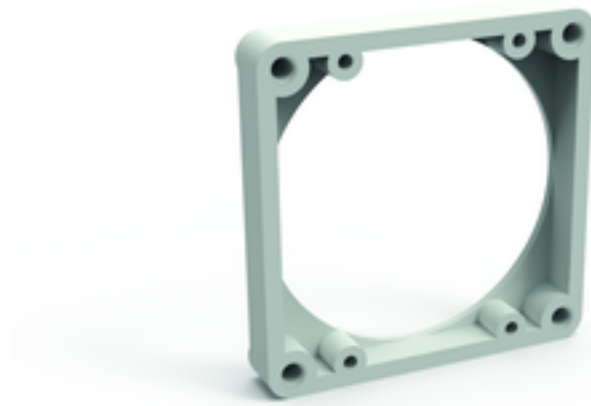

Accessories sockets - 60x60

Product description	
BALS-Prd.-Nr	187
EAN	4024941001878
Product category	Mounting frame
Colour code	grey RAL 7035
Height	70mm
Width	70mm
Depth	12mm
Flange size vertical in mm	70mm
Flange size horizontal in mm	70mm

Product description	
Drill hole dist. vertical mm	60mm
Drill hole dist. horizontal mm	60mm
Material of enclosure	Polyamide

Logistics data	
Weight/pcs	0.014 kg / Piece
Packaging	Bag
Content amount	1 ST
EAN	4024941001878
Length	12 mm
Width	70 mm
Height	70 mm
Weight	0.015 kg
Volume	58.8 ccm
Packaging	Carton
Content amount	100 ST
EAN	4024941326988
Length	275 mm
Width	175 mm
Height	137 mm
Weight	1.525 kg