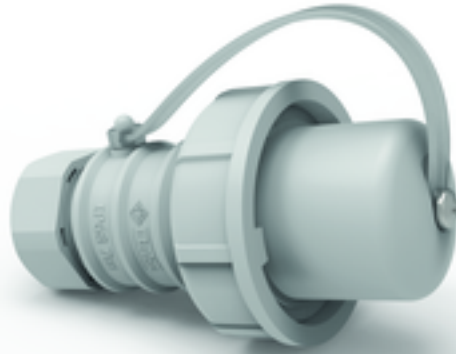

## plug domestic type - with cable gland, with closure cap

Product description	
BALS-Prd.-Nr	737
EAN	4024941007375
Product category	Domestic plug
Current	16A
Number of poles	3p
Arrangement of phases	2P+PE
Voltage	250V~
Frequency	AC
Protection degree	IP67

Product description	
Colour code	grey RAL 7035
Colour of appliance	Housing cover grey RAL 7035
Connection design	with screw terminal
Maximum conductor size	2,5 qmm
Cable entry	with cable gland
Height	124mm
Width	80mm
Depth	66mm
Material of enclosure	plastic
Contacts	The contact carrier is made of high temperature resistant material, the contacts are brass nickel plated

Additional technical properties	
	also suitable for Belgian/French standard
	For cable diameter up to max. 14,0 mm, With cable gland, With hammer symbol
	With closure cap

Logistics data	
Weight/pcs	0.14 kg / Piece
Packaging	Bag
Content amount	1 ST
EAN	4024941007375