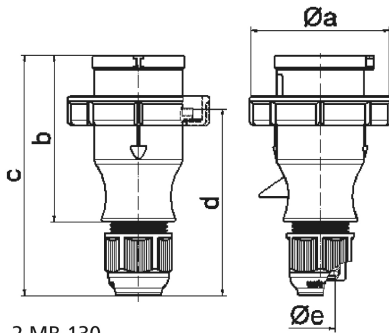

Plug - with screw terminals one piece housing

Product description	
BALS-Prd.-Nr	210577
EAN	4024941109772
Product category	TLS plug with MULTI-GRIP cable gland
Current	16A
Number of poles	3p
Arrangement of phases	2P+PE
Position of earth contact	9 h
Voltage	380 - 415V~
Frequency	50/60Hz
Protection degree	IP67
Colour code	red RAL 3000
Colour of appliance	Enclosure red RAL 3000, Bayonet ring grey RAL 7035, Cable gland grey RAL 7035
Connection design	with screw terminal
Maximum conductor size	2,5 qmm
Cable entry	Cable gland
Height	140mm
Width	70mm
Depth	70mm
Material of enclosure	Polyamide

Product description	
Contacts	the contact carrier is made of polyamide, the contacts are brass nickel plated

Additional technical properties	
	one piece housing, MULTI-GRIP cable gland with gasket and integrated strain relief, For cable diameter from 8 up to max. 18 mm

Logistics data	
Weight/pcs	0.135 kg / Piece
Packaging	Bag
Content amount	1 ST
EAN	4024941109772
Length	70 mm
Width	70 mm
Height	140 mm
Weight	0.136 kg
Volume	686 ccm
Packaging	Carton
Content amount	10 ST
EAN	4024941832199
Length	275 mm
Width	175 mm
Height	137 mm

Logistics data	
Weight	1.475 kg
Volume	5,737.5 ccm

2 MB 130

Ampere	16	16	16	32	32	32
Polzahl	3	4	5	3	4	5
a ø	70,0	78,0	86,0	94,0	94,0	101,0
b	94,5	98,0	101,0	115,0	115,0	119,0
c	138,0	142,0	145,0	170,0	170,0	174,0
d	105,5	109,5	112,5	128,0	128,0	132,0
e ø	18,0	18,0	18,0	23,0	23,0	23,0
Leiter mm ² min	1	1	1	2,5	2,5	2,5
Leiter mm ² max	2,5	2,5	2,5	6	6	6