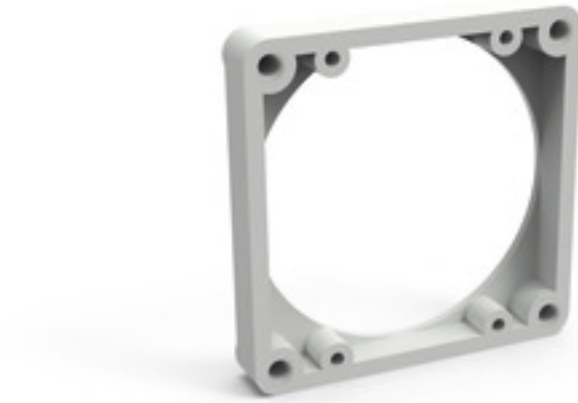

## Accessories sockets - 60x60

Product description	
BALS-Prd.-Nr	187
EAN	4024941001878
Product category	Mounting frame
Colour code	grey RAL 7035
Height	70mm
Width	70mm
Depth	12mm
Flange size vertical in mm	70mm
Flange size horizontal in mm	70mm

Product description	
Drill hole dist. vertical mm	60mm
Drill hole dist. horizontal mm	60mm
Material of enclosure	Polyamide

Logistics data	
Weight/pcs	0.014 kg / Piece
Packaging	Bag
Content amount	1 ST
EAN	4024941001878
Length	12 mm
Width	70 mm
Height	70 mm
Weight	0.015 kg
Volume	58.8 ccm
Packaging	Carton
Content amount	100 ST
EAN	4024941326988
Length	275 mm
Width	175 mm
Height	137 mm
Weight	1.525 kg