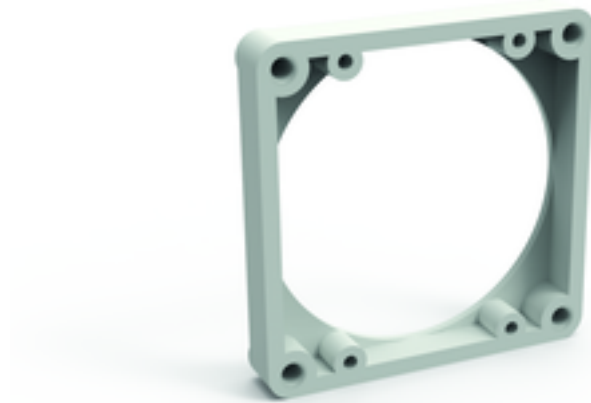

## Accessories sockets - 60x60

Product description	
BALS-Prd.-Nr	187
EAN	4024941001878
Product category	Mounting frame, Mounting frame
Colour code	grey RAL 7035, grey RAL 7035
Height	70mm, 70mm
Width	70mm, 70mm
Depth	12mm, 12mm
Flange size vertical in mm	70mm, 70mm
Flange size horizontal in mm	70mm, 70mm

Product description	
Drill hole dist. vertical mm	60mm, 60mm
Drill hole dist. horizontal mm	60mm, 60mm
Material of enclosure	Polyamide, Polyamide

Logistics data	
Weight/pcs	0.014 kg / Piece
Packaging	Bag
Content amount	1 ST
EAN	4024941001878
Length	12 mm
Width	70 mm
Height	70 mm
Weight	0.015 kg
Volume	58.8 ccm
Packaging	Carton
Content amount	100 ST
EAN	4024941326988
Length	275 mm
Width	175 mm
Height	137 mm
Weight	1.525 kg