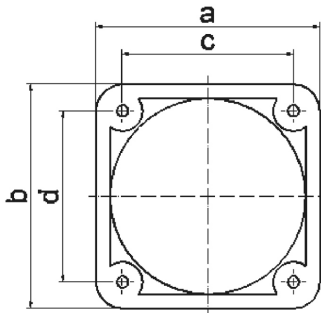

## Accessories sockets - 60x60

Product description	
BALS-Prd.-Nr	187
EAN	4024941001878
Product category	Mounting frame
Colour code	grey RAL 7035
Height	70mm
Width	70mm
Depth	12mm
Flange size vertical in mm	70mm
Flange size horizontal in mm	70mm

Product description	
Drill hole dist. vertical mm	60mm
Drill hole dist. horizontal mm	60mm
Material of enclosure	Polyamide

Logistics data	
Weight/pcs	0.014 kg / Piece
Packaging	Bag
Content amount	1 ST
EAN	4024941001878
Length	12 mm
Width	70 mm
Height	70 mm
Weight	0.015 kg
Volume	58.8 ccm
Packaging	Carton
Content amount	100 ST
EAN	4024941326988
Length	275 mm
Width	175 mm
Height	137 mm
Weight	1.525 kg

Logistics data	
Volume	5,737.5 ccm

a	b	c	d	e	Bestell-Nr.
50	50	38	38	13	1843
54	54	44	44	10	1847
57	66	47	47	10	1848
60	60	50	50	10	1849
62	62	52	52	10	1850
62	70	52	60	10	1851

30 MB 182