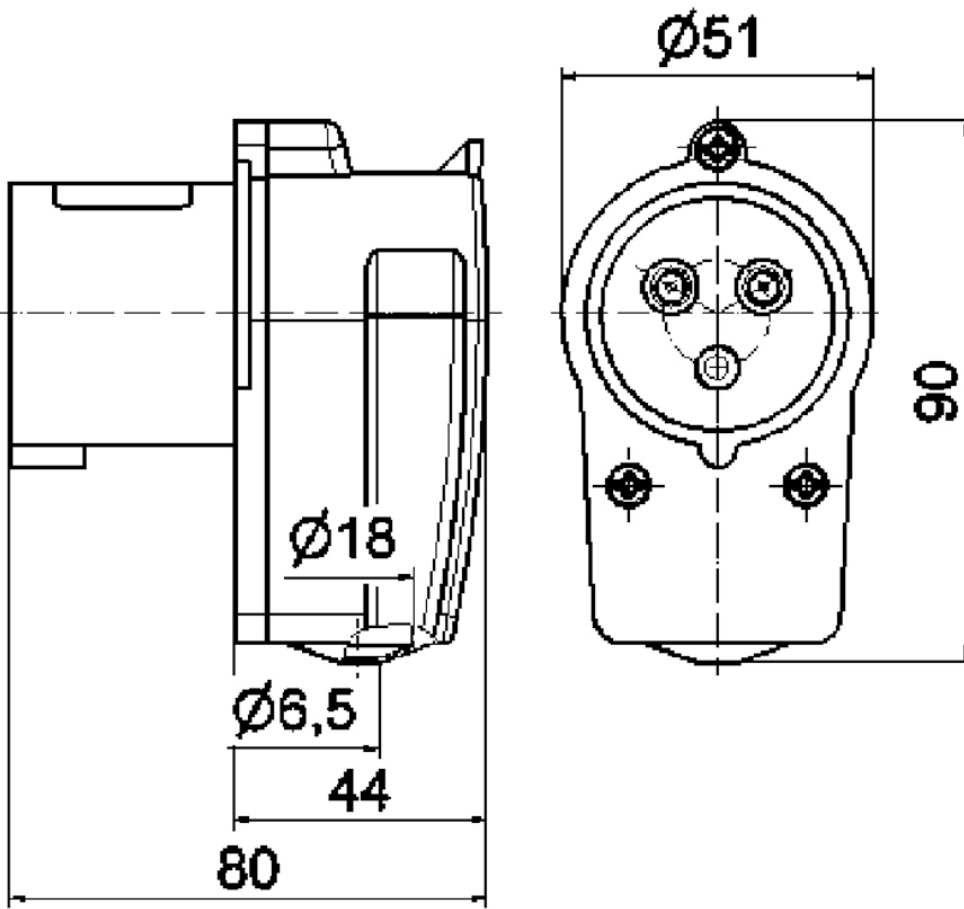

angled plug - with inward-curving cable sleeve

Product description	
BALS-Prd.-Nr	231
EAN	4024941002318
Product category	angled plug
Current	16A
Number of poles	3p
Arrangement of phases	2P+PE
Position of earth contact	6 h
Voltage	200 - 250V~
Frequency	50/60Hz

Product description	
Protection degree	IP44
Colour code	blue RAL 5015
Colour of appliance	Enclosure grey RAL 7035, anti-kink sleeve grey RAL 7035, Collar blue RAL 5015
Connection design	with screw terminal
Maximum conductor size	2,5 qmm
Cable entry	Anti-kink sleeve
Height	89mm
Width	51mm
Depth	78mm
Material of enclosure	Polyamide
Contacts	The contacts are brass, The contact carrier is made of polyamide

Additional technical properties	
	With internal cable sleeve, With short cable sleeve

Logistics data	
Weight/pcs	0.125 kg / Piece
Packaging	Bag
Content amount	1 ST
EAN	4024941002318
Length	78 mm

Logistics data	
Width	51 mm
Height	89 mm
Weight	0.126 kg
Volume	354.042 ccm
Packaging	Carton
Content amount	10 ST
EAN	4024941968201
Length	275 mm
Width	175 mm
Height	137 mm
Weight	1.375 kg
Volume	5,737.5 ccm