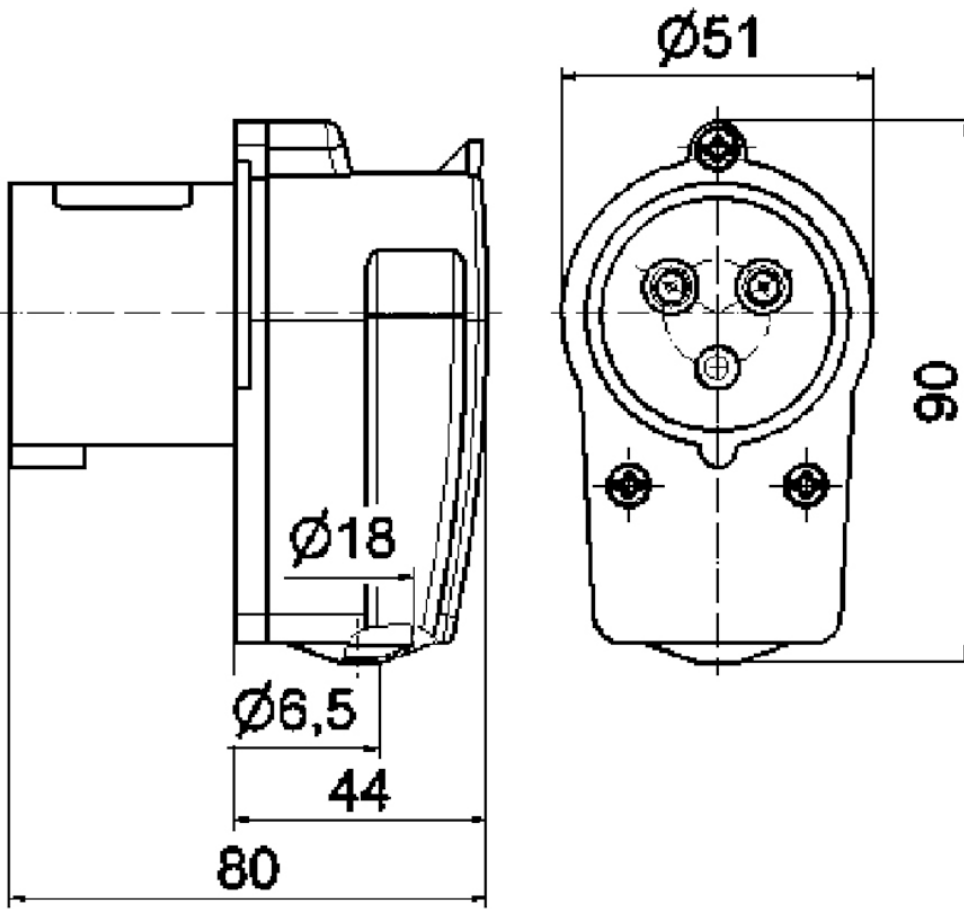

## angled plug - with inward-curving cable sleeve

Product description	
BALS-Prd.-Nr	231
EAN	4024941002318
Product category	angled plug
Current	16A
Number of poles	3p
Arrangement of phases	2P+PE
Position of earth contact	6 h
Voltage	200 - 250V~
Frequency	50/60Hz

Product description	
Protection degree	IP44
Colour code	blue RAL 5015
Colour of appliance	Enclosure grey RAL 7035, anti-kink sleeve grey RAL 7035, Collar blue RAL 5015
Connection design	with screw terminal
Maximum conductor size	2,5 qmm
Cable entry	Anti-kink sleeve
Height	89mm
Width	51mm
Depth	78mm
Material of enclosure	Polyamide
Contacts	The contacts are brass, The contact carrier is made of polyamide

Additional technical properties	
	With internal cable sleeve, With short cable sleeve

Logistics data	
Weight/pcs	0.125 kg / Piece
Packaging	Bag
Content amount	1 ST
EAN	4024941002318
Length	78 mm

Logistics data	
Width	51 mm
Height	89 mm
Weight	0.126 kg
Volume	354.042 ccm
Packaging	Carton
Content amount	10 ST
EAN	4024941968201
Length	275 mm
Width	175 mm
Height	137 mm
Weight	1.375 kg
Volume	5,737.5 ccm