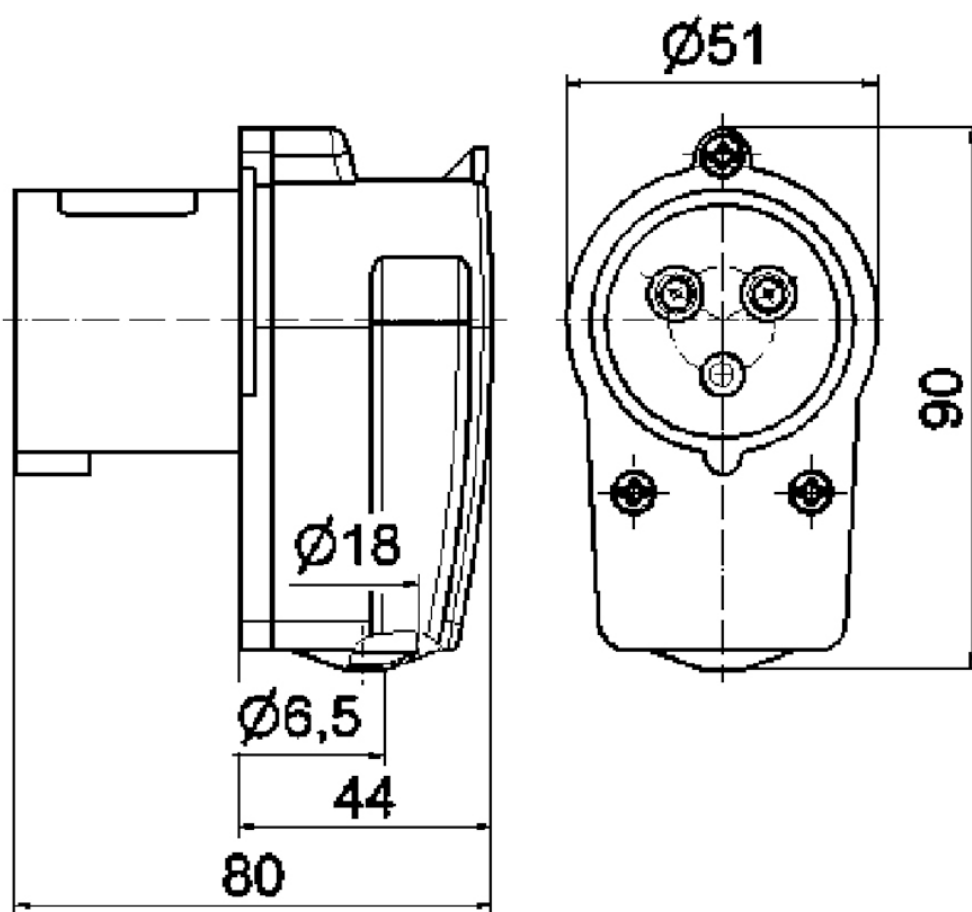

## angled plug - with inward-curving cable sleeve

Product description	
BALS-Prd.-Nr	231
EAN	4024941002318
Product category	angled plug
Current	16A
Number of poles	3p
Arrangement of phases	2P+PE
Position of earth contact	6 h
Voltage	200 - 250V~
Frequency	50/60Hz

Product description	
Protection degree	IP44
Colour code	blue RAL 5015
Colour of appliance	Enclosure grey RAL 7035, anti-kink sleeve grey RAL 7035, Collar blue RAL 5015
Connection design	with screw terminal
Maximum conductor size	2,5 qmm
Cable entry	Anti-kink sleeve
Height	89mm
Width	51mm
Depth	78mm
Material of enclosure	Polyamide
Contacts	The contacts are brass, The contact carrier is made of polyamide

Additional technical properties	
	With internal cable sleeve, With short cable sleeve

Logistics data	
Weight/pcs	0.125 kg / Piece
Packaging	Bag
Content amount	1 ST
EAN	4024941002318
Length	78 mm

Logistics data	
Width	51 mm
Height	89 mm
Weight	0.126 kg
Volume	354.042 ccm
Packaging	Carton
Content amount	10 ST
EAN	4024941968201
Length	275 mm
Width	175 mm
Height	137 mm
Weight	1.375 kg
Volume	5,737.5 ccm