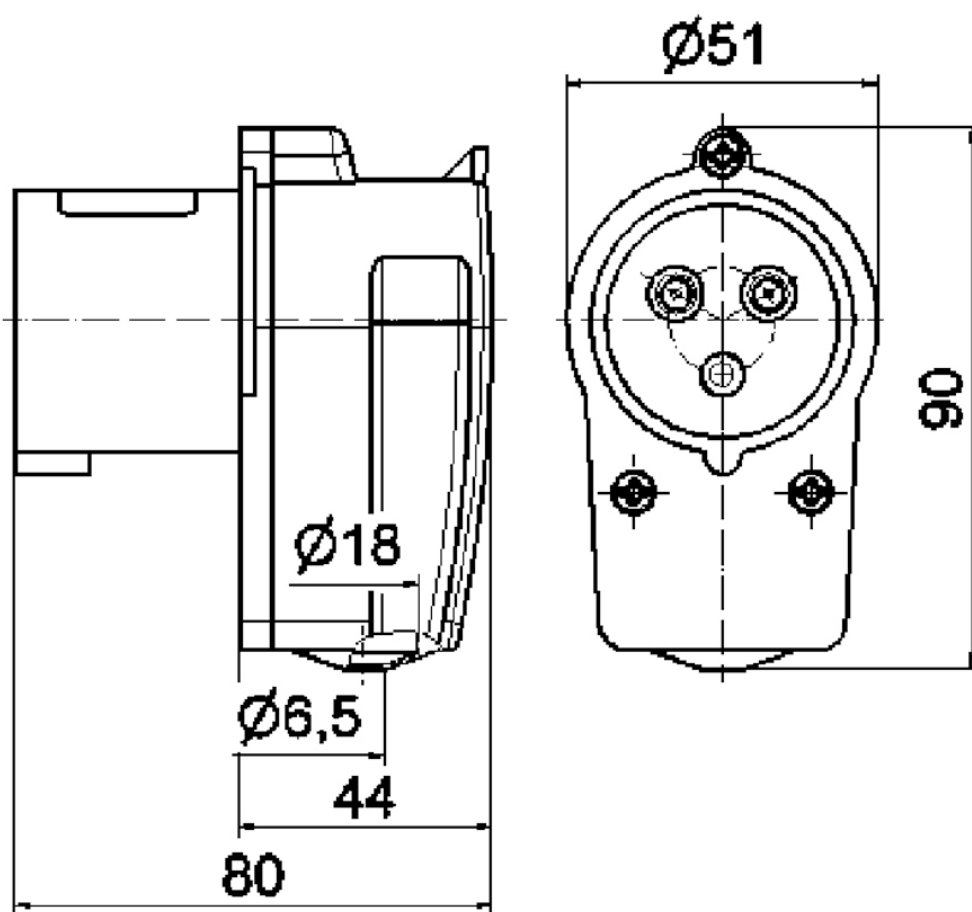

angled plug - with inward-curving cable sleeve

Product description	
BALS-Prd.-Nr	231
EAN	4024941002318
Product category	angled plug
Current	16A
Number of poles	3p
Arrangement of phases	2P+PE
Position of earth contact	6 h
Voltage	200 - 250V~
Frequency	50/60Hz

Product description	
Protection degree	IP44
Colour code	blue RAL 5015
Colour of appliance	Enclosure grey RAL 7035, anti-kink sleeve grey RAL 7035, Collar blue RAL 5015
Connection design	with screw terminal
Maximum conductor size	2,5 qmm
Cable entry	Anti-kink sleeve
Height	89mm
Width	51mm
Depth	78mm
Material of enclosure	Polyamide
Contacts	The contacts are brass, The contact carrier is made of polyamide

Additional technical properties	
	With internal cable sleeve, With short cable sleeve

Logistics data	
Weight/pcs	0.125 kg / Piece
Packaging	Bag
Content amount	1 ST
EAN	4024941002318
Length	78 mm

Logistics data	
Width	51 mm
Height	89 mm
Weight	0.126 kg
Volume	354.042 ccm
Packaging	Carton
Content amount	10 ST
EAN	4024941968201
Length	275 mm
Width	175 mm
Height	137 mm
Weight	1.375 kg
Volume	5,737.5 ccm