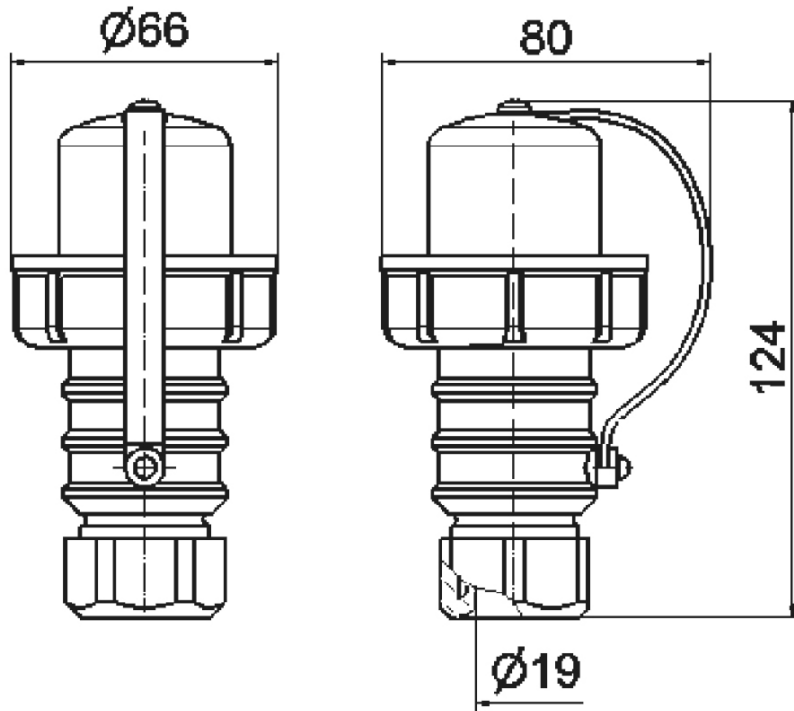

# TN plug domestic type - with cable gland, with closure cap

Product description	
BALS-Prd.-Nr	735
EAN	4024941007351
Product category	TN domestic plug
Current	16A
Number of poles	3p
Arrangement of phases	2P+PE
Voltage	250V~
Frequency	AC

Product description	
VG-type-no.:	VG 96926 CP 001
Supply no.:	5935-12-141-3149
Protection degree	IP68
Colour code	bronze-green RAL 6031-F9
Colour of appliance	Housing cover bronze-green RAL 6031-F9
Connection design	with screw terminal
Maximum conductor size	2,5 qmm
Cable entry	with cable gland
Height	124mm
Width	80mm
Depth	66mm
Material of enclosure	plastic
Contacts	The contact carrier is made of high temperature resistant material, the contacts are brass nickel plated

Additional technical properties	
	also suitable for Belgian/French standard
	With cable gland, For cable diameter up to max. 18.0 mm
	With closure cap

Logistics data	
Weight/pcs	0.158 kg / Piece

Logistics data	
Packaging	Bag
Content amount	1 ST
EAN	4024941007351
Length	66 mm
Width	80 mm
Height	124 mm
Weight	0.159 kg
Volume	654.72 ccm
Packaging	Carton
Content amount	10 ST
EAN	4024941840194
Length	275 mm
Width	175 mm
Height	137 mm
Weight	1.705 kg
Volume	5,737.5 ccm