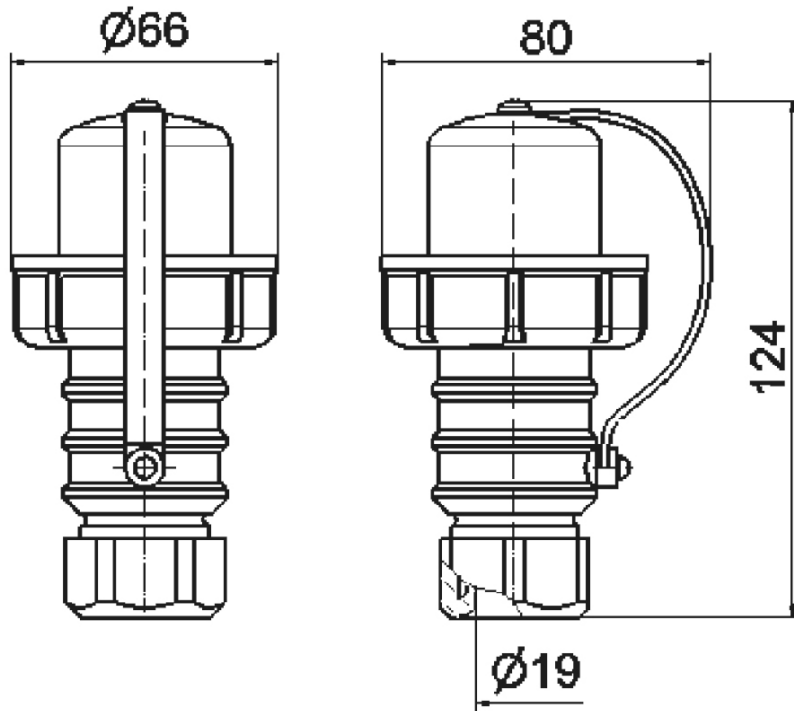

Plug domestic type - with cable gland with closure cap

Product description	
BALS-Prd.-Nr	736
EAN	4024941007368
Product category	Domestic plug
Current	16A
Number of poles	3p
Arrangement of phases	2P+PE
Voltage	250V~
Frequency	AC
Protection degree	IP67

Product description	
Colour code	blue RAL 5015
Colour of appliance	Collar black RAL 9005, Cable gland grey RAL 7035, Housing cover blue RAL 5015
Connection design	with screw terminal
Maximum conductor size	2,5 qmm
Cable entry	with cable gland
Height	124mm
Width	80mm
Depth	66mm
Material of enclosure	plastic
Contacts	the contact carrier is made of polyamide, the contacts are brass nickel plated

Additional technical properties	
	also suitable for Belgian/French standard
	For cable diameter up to max. 14,0 mm, With cable gland, With hammer symbol
	With closure cap

Logistics data	
Weight/pcs	0.164 kg / Piece
Packaging	Bag
Content amount	1 ST
EAN	4024941007368

Logistics data	
Length	66 mm
Width	80 mm
Height	124 mm
Weight	0.165 kg
Volume	654.72 ccm
Packaging	Carton
Content amount	10 ST
EAN	4024941959162
Length	275 mm
Width	175 mm
Height	137 mm
Weight	1.765 kg
Volume	5,737.5 ccm