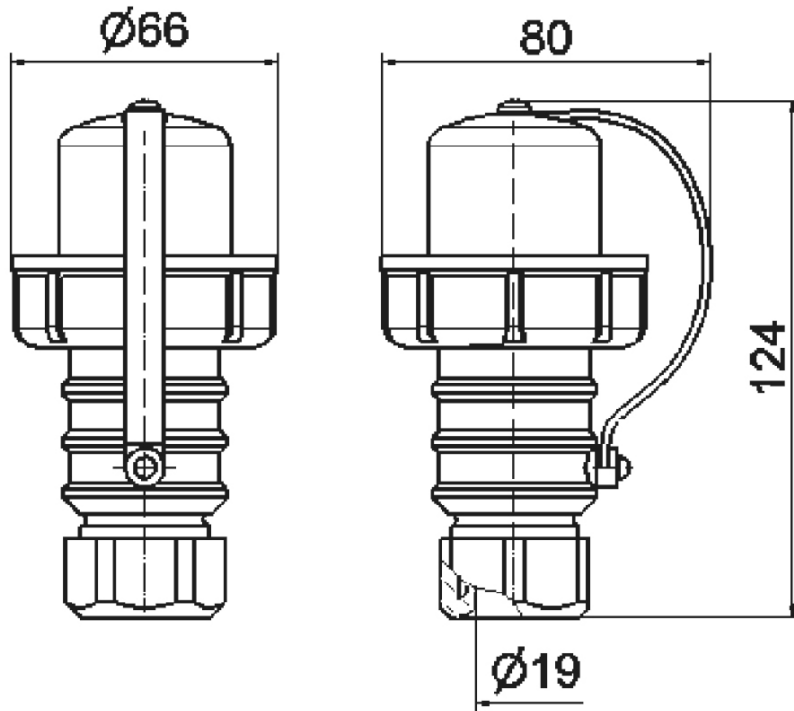

## plug domestic type - with cable gland, with closure cap

Product description	
BALS-Prd.-Nr	736
EAN	4024941007368
Product category	Domestic plug
Current	16A
Number of poles	3p
Arrangement of phases	2P+PE
Voltage	250V~
Frequency	AC
Protection degree	IP67

Product description	
Colour code	blue RAL 5015
Colour of appliance	Housing cover blue RAL 5015
Connection design	with screw terminal
Maximum conductor size	2,5 qmm
Cable entry	with cable gland
Height	124mm
Width	80mm
Depth	66mm
Material of enclosure	plastic
Contacts	the contacts are brass nickel plated, The contact carrier is made of polyamide

Additional technical properties	
	also suitable for Belgian/French standard
	With hammer symbol, With cable gland, For cable diameter up to max. 14,0 mm
	With closure cap

Logistics data	
Weight/pcs	0.164 kg / Piece
Packaging	Bag
Content amount	1 ST
EAN	4024941007368

Logistics data	
Length	66 mm
Width	80 mm
Height	124 mm
Weight	0.165 kg
Volume	654.72 ccm
Packaging	Carton
Content amount	10 ST
EAN	4024941959162
Length	275 mm
Width	175 mm
Height	137 mm
Weight	1.765 kg
Volume	5,737.5 ccm