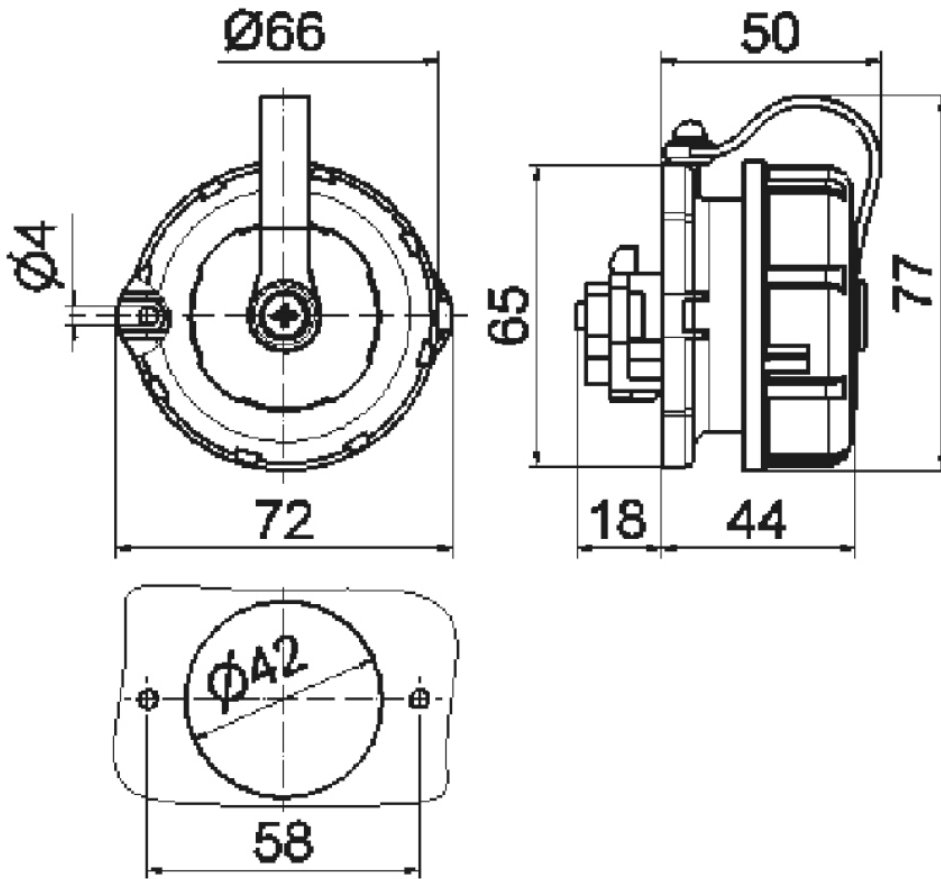

## TN panel mounted sockets domestic type - flange diameter 65x72, double fixing 58mm

Product description	
BALS-Prd.-Nr	7115
EAN	4024941071154
Product category	TN domestic panel mounting socket outlet, straight, System F German standard
Current	16A
Number of poles	3p
Arrangement of phases	2P+PE
Voltage	250V~
Frequency	AC

<b>Product description</b>	
VG-type-no.:	VG 96926 BS 001
Supply no.:	5935-12-314-4770
Protection degree	IP68
Colour code	bronze-green RAL 6031-F9
Colour of appliance	Hinged lid bronze-green RAL 6031-F9, Enclosure bronze-green RAL 6031-F9, Bayonet ring bronze-green RAL 6031-F9
Connection design	head-screw terminal
Maximum conductor size	4,0 qmm
Cable entry	other
Height	77mm
Width	72mm
Depth	62mm
Flange size vertical in mm	65mm
Flange size horizontal in mm	72mm
Drill hole dist. horizontal mm	58mm
Material of enclosure	plastic
Contacts	The contact carrier is made of high temperature resistant material, the contacts are brass nickel plated

<b>Additional technical properties</b>	
	The connection is rear, The flange is oval and has a two-point attachment of 58 mm, with german earthing system

Additional technical properties	
	With bayonet cover on strap

Logistics data	
Weight/pcs	0.11 kg / Piece
Packaging	Bag
Content amount	1 ST
EAN	4024941071154
Length	62 mm
Width	72 mm
Height	77 mm
Weight	0.111 kg
Volume	343.728 ccm
Packaging	Carton
Content amount	10 ST
EAN	4024941840170
Length	207 mm
Width	162 mm
Height	142 mm
Weight	1.2 kg
Volume	3,750 ccm