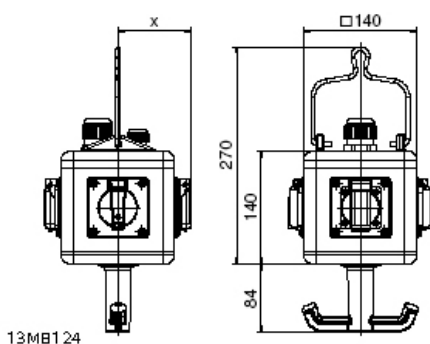

## Hanging combination units

Product description	
BALS-Prd.-Nr	57092
EAN	4024941570923
Product category	UNI - BLOCK, dependent
Protection degree	IP54
Colour of appliance	Housing top similar yellow RAL 1023, Housing bottom similar black RAL 9017
Height	140mm
Width	140mm
Depth	140mm
RDF factor	1

Logistics data	
Weight/pcs	2.09 kg / Piece
Packaging	Carton
Content amount	1 ST
EAN	4024941570923
Length	258 mm
Width	183 mm
Height	212 mm
Weight	2.242 kg
Volume	8,750 ccm

Depth X			
Component	Angle	IP44/IP54	IP67
16A 3pol.	straight	118	122
16A 4pol.	straight	119	124
16A 5pol.	straight	122	124
32A 3/4pol.	straight	128	132
32A 5pol.	straight	132	132
16A 5pol.	angled	126	125
Domestic socket	straight	90	115
Operating window		90	