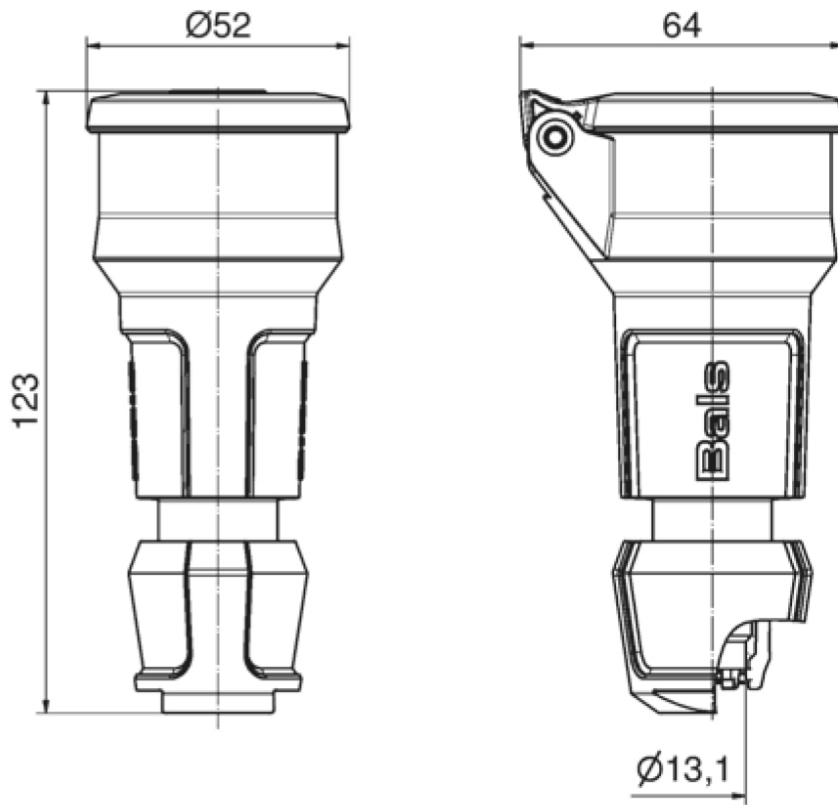

connector domestic type - with hinged lid, System F German standard

Product description	
BALS-Prd.-Nr	7486
EAN	4024941852418
Product category	Domestic connector
Current	16A
Number of poles	3p
Arrangement of phases	2P+PE
Voltage	250V~
Frequency	AC

Product description	
Protection degree	IP54
Colour code	blue RAL 5015
Colour of appliance	Housing cover blue RAL 5015
Connection design	head-screw terminal
Maximum conductor size	4,0 qmm
Cable entry	with cable gland
Height	123mm
Width	52mm
Depth	64mm
Material of enclosure	Polyamide
Contacts	the contacts are brass nickel plated, The contact carrier is made of polyamide

Additional technical properties	
	with german earthing system
	Multi-Grip cable gland with gasket and integrated strain relief
	With self-closing hinged lid

Logistics data	
Weight/pcs	0.101 kg / Piece
Packaging	Bag
Content amount	1 ST

Logistics data	
EAN	4024941852418
Length	64 mm
Width	52 mm
Height	123 mm
Weight	0.102 kg
Volume	409.344 ccm
Packaging	Carton
Content amount	20 ST
EAN	4024941323642
Length	245 mm
Width	177 mm
Height	185 mm
Weight	2.153 kg
Volume	7,140 ccm