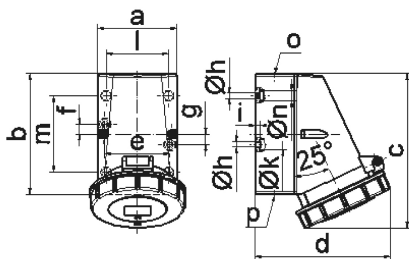

Wall mounting socket outlet - housing dimensions 100x75

Product description	
BALS-Prd.-Nr	11343
EAN	4024941113434
Product category	Wall mounting socket outlet
Current	16A
Number of poles	5p
Arrangement of phases	3p+N+PE
Position of earth contact	7 h
Voltage	277/480 - 288/500V~
Frequency	50/60Hz

Product description	
Protection degree	IP67
Colour code	black RAL 9005
Colour of appliance	Hinged lid black RAL 9005, Bayonet ring grey RAL 7035, Housing bottom grey RAL 7035, Housing top grey RAL 7035
Connection design	with screw terminal
Maximum conductor size	4,0 qmm
Cable entry	top entry M20
Height	134mm
Width	86mm
Depth	120mm
Dimension of enclosure	100x75 mm (HxW)
Material of enclosure	Polyamide
Contacts	the contact carrier is made of polyamide, the contacts are brass

Additional technical properties	
	The cable entry is one at top open and one at bottom and one rear side closed
	Lower part of housing rotatable by 180°

Logistics data	
Weight/pcs	0.297 kg / Piece
Packaging	Bag

Logistics data	
Content amount	1 ST
EAN	4024941113434
Length	120 mm
Width	86 mm
Height	134 mm
Weight	0.298 kg
Volume	1,382.88 ccm
Packaging	Carton
Content amount	10 ST
EAN	4024941819886
Length	387 mm
Width	222 mm
Height	150 mm
Weight	3.163 kg
Volume	11,029.5 ccm