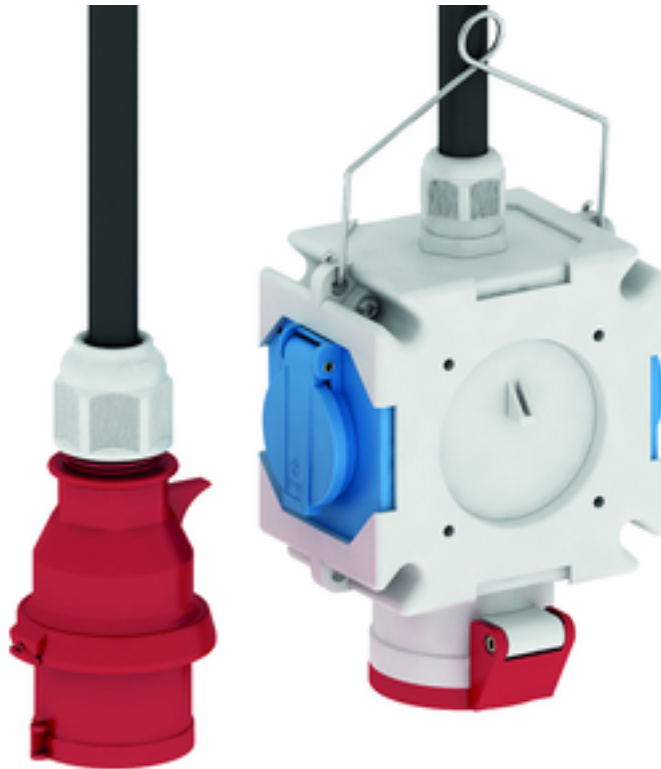

Cross combination units - Cross combination units

| Product description | |
|---------------------|---|
| BALS-Prd.-Nr | 54657 |
| EAN | 4024941546577 |
| Product category | Cross distributor |
| Specification/Norm | DIN EN 61439-2 |
| Protection degree | IP44 |
| Colour of appliance | Housing bottom grey RAL 7035, Housing top grey RAL 7035 |
| Height | 118mm |
| Width | 118mm |
| Depth | 80mm |

| Product description | |
|---------------------|-----|
| RDF factor | 0.5 |
| Rated current InA | 16 |

| Logistics data | |
|----------------|------------------|
| Weight/pcs | 1.208 kg / Piece |
| Packaging | Carton |
| Content amount | 1 ST |
| EAN | 4024941546577 |
| Length | 258 mm |
| Width | 183 mm |
| Height | 212 mm |
| Weight | 1.357 kg |
| Volume | 8,750 ccm |