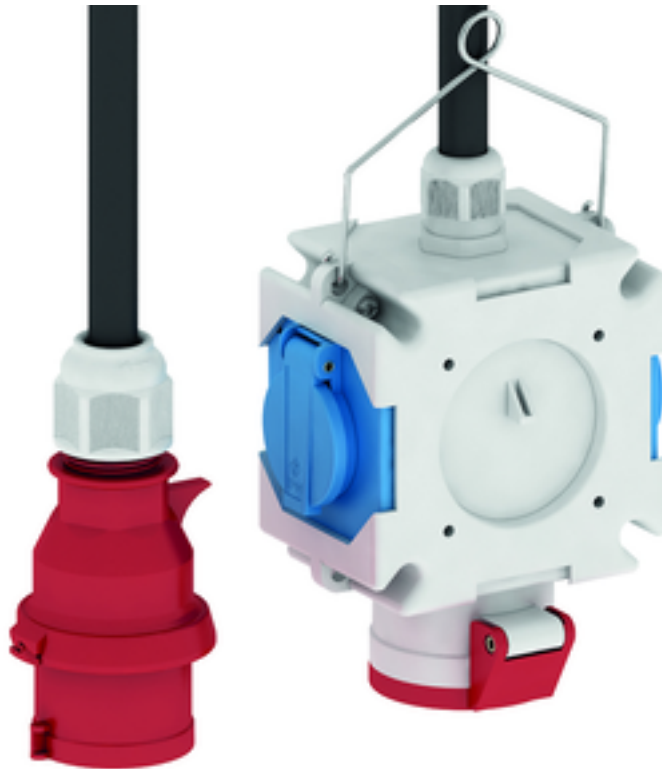

Cross combination units - Cross combination units

Product description	
BALS-Prd.-Nr	54657
EAN	4024941546577
Product category	Cross distributor
Specification/Norm	DIN EN 61439-2
Protection degree	IP44
Colour of appliance	Housing bottom grey RAL 7035, Housing top grey RAL 7035
Height	118mm
Width	118mm
Depth	80mm

Product description	
RDF factor	0.5
Rated current InA	16

Logistics data	
Weight/pcs	1.208 kg / Piece
Packaging	Carton
Content amount	1 ST
EAN	4024941546577
Length	258 mm
Width	183 mm
Height	212 mm
Weight	1.357 kg
Volume	8,750 ccm