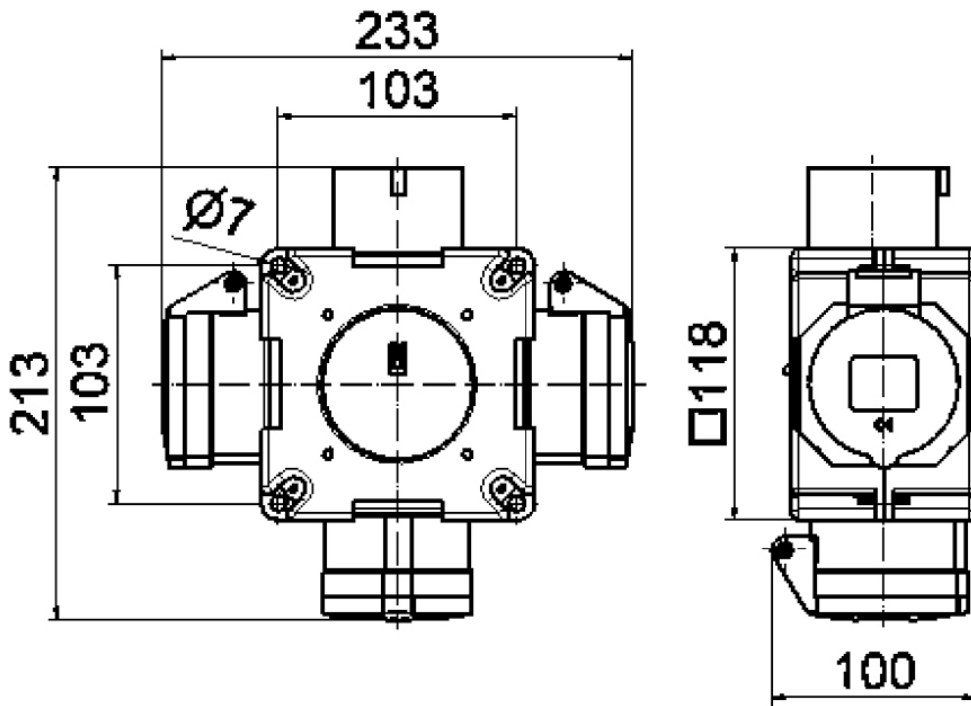

Product description	
RDF factor	0.5
Rated current InA	16

Logistics data	
Weight/pcs	1.208 kg / Piece
Packaging	Carton
Content amount	1 ST
EAN	4024941546577
Length	258 mm
Width	183 mm
Height	212 mm
Weight	1.357 kg
Volume	8,750 ccm

Metal surcharges	
Surcharge type	Kupfer
Materialbase	150 EUR per 100 Kilogram
Included weight of material	0.18 Kilogram per 1 Piece

30 MB 061