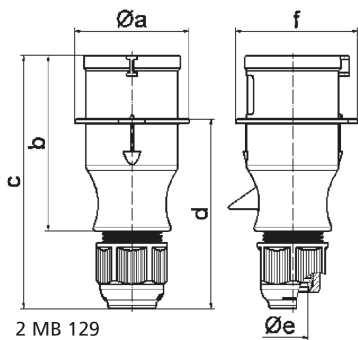

Plug - with screw terminals one piece housing

Product description	
BALS-Prd.-Nr	21000-TLS
EAN	4024941192354
Product category	TLS plug with MULTI-GRIP cable gland
Current	16A
Number of poles	3p
Arrangement of phases	2P+PE
Position of earth contact	4 h
Voltage	100 - 130V~
Frequency	50/60Hz

Product description	
Protection degree	IP44
Colour code	yellow RAL 1012
Colour of appliance	Enclosure yellow RAL 1012, Cable gland grey RAL 7035
Connection design	with screw terminal
Maximum conductor size	2,5 qmm
Cable entry	Cable gland
Height	143mm
Width	54mm
Depth	59mm
Material of enclosure	Polyamide
Contacts	the contact carrier is made of polyamide, the contacts are brass

Additional technical properties	
	one piece housing, MULTI-GRIP cable gland with gasket and integrated strain relief, For cable diameter from 8 up to max. 18 mm

Logistics data	
Weight/pcs	0.136 kg / Piece
Packaging	Bag
Content amount	1 ST
EAN	4024941192354

Logistics data	
Length	59 mm
Width	54 mm
Height	143 mm
Weight	0.137 kg
Volume	455.598 ccm
Packaging	Carton
Content amount	10 ST
EAN	4024941841559
Length	207 mm
Width	162 mm
Height	142 mm
Weight	1.46 kg
Volume	3,750 ccm