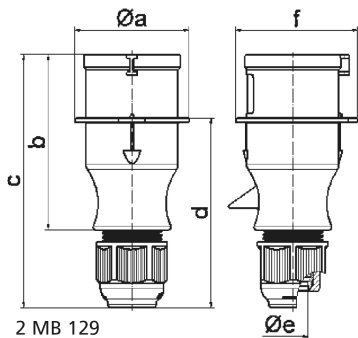

## Plug - with screw terminals one piece housing

Product description	
BALS-Prd.-Nr	21005-TLS
EAN	4024941192361
Product category	TLS plug with MULTI-GRIP cable gland
Current	16A
Number of poles	4p
Arrangement of phases	3P+PE
Position of earth contact	6 h
Voltage	380 - 415V~
Frequency	50/60Hz

Product description	
Protection degree	IP44
Colour code	red RAL 3000
Colour of appliance	Enclosure red RAL 3000, Cable gland grey RAL 7035
Connection design	with screw terminal
Maximum conductor size	2,5 qmm
Cable entry	Cable gland
Height	143mm
Width	60mm
Depth	68mm
Material of enclosure	Polyamide
Contacts	the contact carrier is made of polyamide, the contacts are brass

Additional technical properties	
	one piece housing, MULTI-GRIP cable gland with gasket and integrated strain relief, For cable diameter from 8 up to max. 18 mm

Logistics data	
Weight/pcs	0.148 kg / Piece
Packaging	Bag
Content amount	1 ST
EAN	4024941192361
Length	68 mm

Logistics data	
Width	60 mm
Height	143 mm
Weight	0.149 kg
Volume	583.44 ccm
Packaging	Carton
Content amount	10 ST
EAN	4024941828192
Length	248 mm
Width	158 mm
Height	123 mm
Weight	1.577 kg
Volume	3,960 ccm