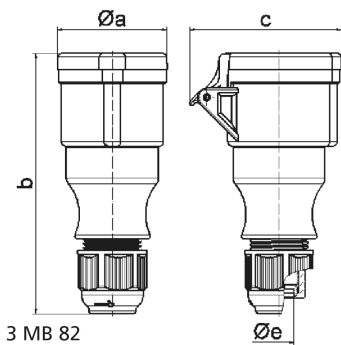

## Connector - with screw terminals one piece housing

Product description	
BALS-Prd.-Nr	303-TLS
EAN	4024941192316
Product category	TLS connector MULTI-GRIP cable gland
Current	16A
Number of poles	5p
Arrangement of phases	3p+N+PE
Position of earth contact	6 h
Voltage	200/346 - 240/415V~
Frequency	50/60Hz

Product description	
Protection degree	IP44
Colour code	red RAL 3000
Colour of appliance	Hinged lid red RAL 3000, Enclosure red RAL 3000, Cable gland grey RAL 7035
Connection design	with screw terminal
Maximum conductor size	2,5 qmm
Cable entry	Cable gland
Height	154mm
Width	65mm
Depth	91mm
Material of enclosure	Polyamide
Contacts	the contact carrier is made of polyamide, the contacts are brass

Additional technical properties	
	one piece housing, MULTI-GRIP cable gland with gasket and integrated strain relief, For cable diameter from 8 up to max. 18 mm

Logistics data	
Weight/pcs	0.194 kg / Piece
Packaging	Carton
Content amount	10 ST
EAN	4024941829366

Logistics data	
Length	275 mm
Width	175 mm
Height	137 mm
Weight	2.065 kg
Volume	5,737.5 ccm

Ampere	16	16	16	32	32	32
Polzahl	3	4	5	3	4	5
a ø	51,0	58,0	65,0	67,0	67,0	73,0
b	145,0	148,0	156,0	185,0	185,0	185,0
c	74,0	84,0	90,0	94,0	94,0	102,0
e ø	18,0	18,0	18,0	23,0	23,0	23,0
Leiter mm <sup>2</sup> min	1	1	1	2,5	2,5	2,5
Leiter mm <sup>2</sup> max	2,5	2,5	2,5	6	6	6