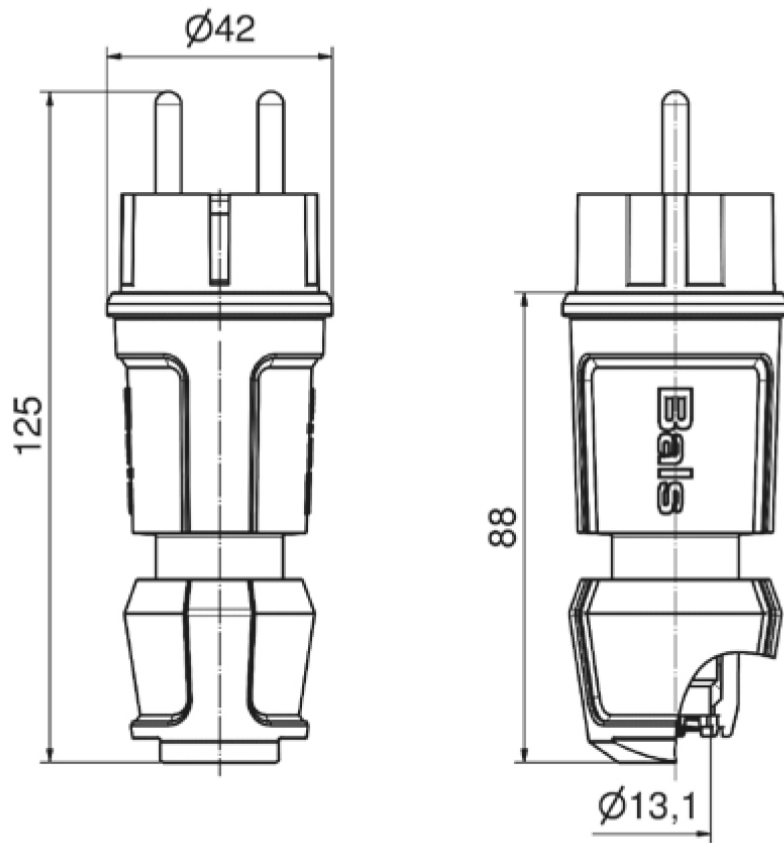

plug domestic type - with cable sleeve

Product description	
BALS-Prd.-Nr	7370
EAN	4024941852388
Product category	Domestic plug
Current	16A
Number of poles	3p
Arrangement of phases	2P+PE
Voltage	250V~
Frequency	AC
Protection degree	IP44

Product description	
Colour code	blue RAL 5015
Colour of appliance	Housing cover blue RAL 5015
Connection design	with screw terminal
Maximum conductor size	2,5 qmm
Cable entry	with cable gland
Height	122mm
Width	42mm
Depth	42mm
Material of enclosure	plastic
Contacts	the contacts are brass nickel plated, The contact carrier is made of polyamide

Additional technical properties	
	also suitable for Belgian/French standard
	Multi-Grip cable gland with gasket and integrated strain relief

Logistics data	
Weight/pcs	0.082 kg / Piece
Packaging	Bag
Content amount	1 ST
EAN	4024941852388
Length	42 mm

Logistics data	
Width	42 mm
Height	122 mm
Weight	0.083 kg
Volume	215.208 ccm
Packaging	Carton
Content amount	20 ST
EAN	4024941323604
Length	275 mm
Width	175 mm
Height	137 mm
Weight	1.765 kg
Volume	5,737.5 ccm