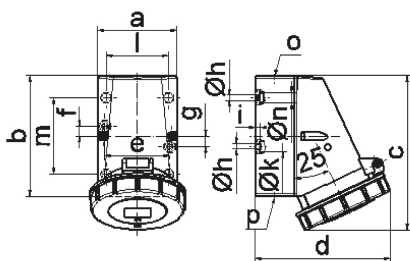

Wall mounting socket outlet - housing dimensions 100x75

Product description	
BALS-Prd.-Nr	11343
EAN	4024941113434
Product category	Wall mounting socket outlet
Current	16A
Number of poles	5p
Arrangement of phases	3p+N+PE
Position of earth contact	7 h
Voltage	277/480 - 288/500V~
Frequency	50/60Hz

Product description	
Protection degree	IP67
Colour code	black RAL 9005
Colour of appliance	Hinged lid black RAL 9005, Bayonet ring grey RAL 7035, Housing bottom grey RAL 7035, Housing top grey RAL 7035
Connection design	with screw terminal
Maximum conductor size	4,0 qmm
Cable entry	top entry M20
Height	134mm
Width	86mm
Depth	120mm
Dimension of enclosure	100x75 mm (HxW)
Material of enclosure	Polyamide
Contacts	the contact carrier is made of polyamide, the contacts are brass

Additional technical properties	
	The cable entry is one at top open and one at bottom and one rear side closed
	Lower part of housing rotatable by 180°

Logistics data	
Weight/pcs	0.297 kg / Piece
Packaging	Bag

Logistics data	
Content amount	1 ST
EAN	4024941113434
Length	120 mm
Width	86 mm
Height	134 mm
Weight	0.298 kg
Volume	1,382.88 ccm
Packaging	Carton
Content amount	10 ST
EAN	4024941819886
Length	387 mm
Width	222 mm
Height	150 mm
Weight	3.163 kg
Volume	11,029.5 ccm