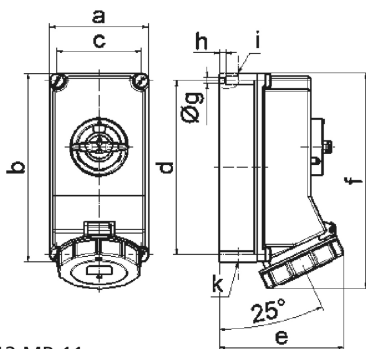

wall mounting socket outlet, switched, interlocked - housing dimensions 225x118

| Product description | |
|---------------------------|--|
| BALS-Prd.-Nr | 160177 |
| EAN | 4024941069328 |
| Product category | Wall mounting socket outlet, switched, interlocked |
| Current | 32A |
| Number of poles | 5p |
| Arrangement of phases | 3p+N+PE |
| Position of earth contact | 6 h |
| Voltage | 200/346 - 240/415V~ |

| Product description | |
|------------------------|--|
| Frequency | 50/60Hz |
| Protection degree | IP67 |
| Colour code | red RAL 3000 |
| Colour of appliance | Hinged lid red RAL 3000, Housing bottom grey RAL 7035, Housing screws grey RAL 7035, Bayonet ring grey RAL 7035, Housing top grey RAL 7035, Control knob grey RAL 7035 |
| Connection design | screwless spring terminals with Kontex-Kontakt |
| Maximum conductor size | 10,0 qmm |
| Cable entry | top entry M25/M25 bottom entry M25 |
| Height | 260mm |
| Width | 118mm |
| Depth | 150mm |
| Dimension of enclosure | 225x118 mm (HxW) |
| Material of enclosure | Polycarbonate |
| Contacts | the contacts are brass nickel plated, The contact carrier is made of polyamide |

| Additional technical properties | |
|---------------------------------|--|
| | The cable entry is one at top open, one at top is closed, and two at bottom are closed |
| | In 0-position lockable for 3 padlocks with bow diameter up to 7 mm |

| Logistics data | |
|----------------|----------------|
| Weight/pcs | 1.3 kg / Piece |

| Logistics data | |
|----------------|---------------|
| Packaging | Carton |
| Content amount | 1 ST |
| EAN | 4024941069328 |
| Length | 275 mm |
| Width | 175 mm |
| Height | 137 mm |
| Weight | 1.425 kg |
| Volume | 5,737.5 ccm |