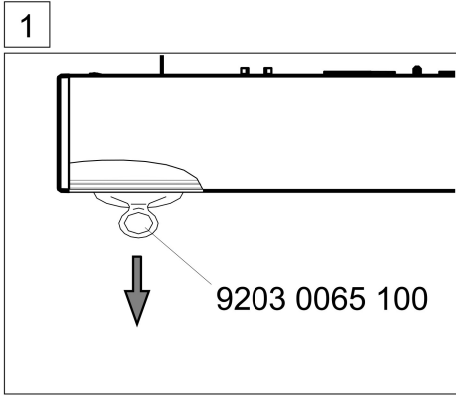

RSAXHC

RSAGHC

optional

GSL3 84601003100