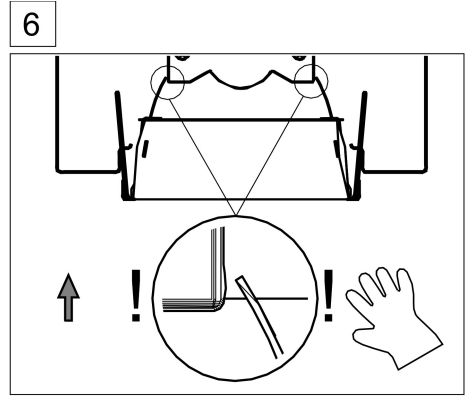

RSAXHC

RSAGHC

optional

GSL3 84601003100