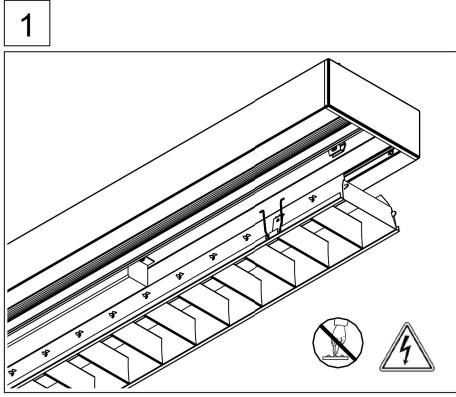

RSAXHC

RSAGHC

optional

GSL3 84601003100