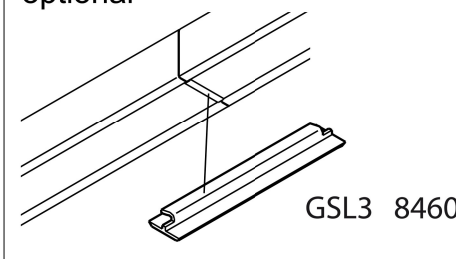

RSAXHC

RSAGHC

optional

GSL3 84601003100