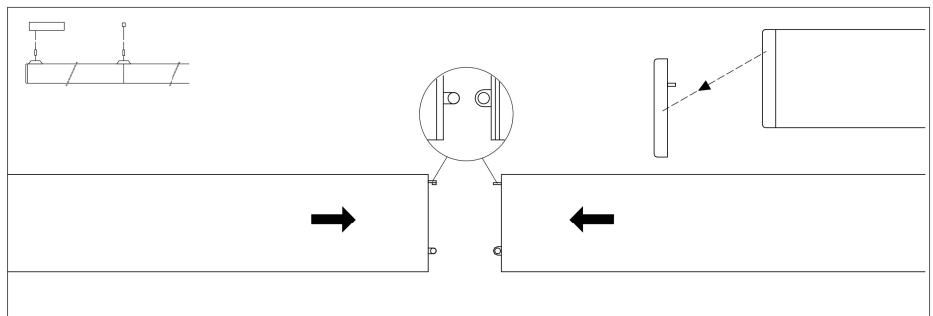

This luminaire contains a light source of energy efficiency class **B**

A1 = Befestigungsabstand
 A2 = Bandmontage Anfang/Ende
 A3 = Bandmontage

Typ	A1	A2	A3
1200	1076	1126	1176
1500	1376	1426	1476

SAYE-PS 1900/120
 SAY-DZ 1900/120