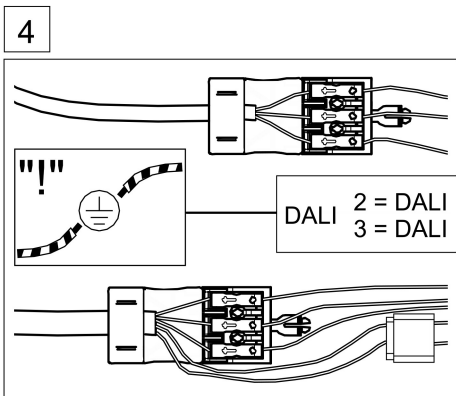

This luminaire contains a light source of energy efficiency class **B**

A1 = Befestigungsabstand
 A2 = Bandmontage Anfang/Ende
 A3 = Bandmontage

Typ	A1	A2	A3
1200	1076	1126	1176
1500	1376	1426	1476

SAYE-PS 1900/120
 SAY-DZ 1900/120

SAYE-PS

! 2x

SAYE-PS/SAY-DZ+SAB

SAB 095

4x

RSAXHC

RSAGHC

optional