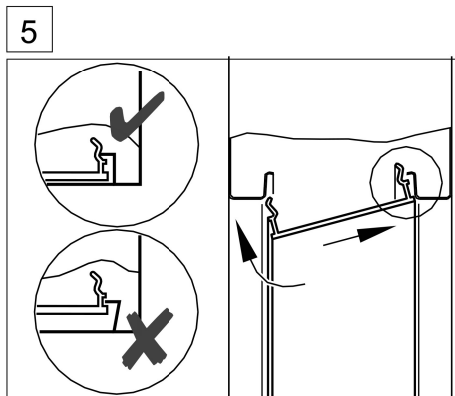

RSAXHC

RSAGHC

optional

GSL3 84601003100