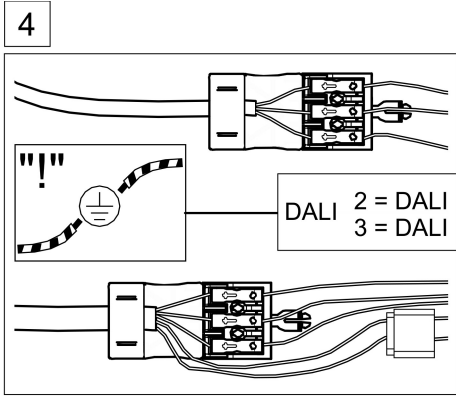

This luminaire contains a light source of energy efficiency class **B**

A1 = Befestigungsabstand
 A2 = Bandmontage Anfang/Ende
 A3 = Bandmontage

Typ	A1	A2	A3
1200	1076	1126	1176
1500	1376	1426	1476

SAYE-PS 1900/120
 SAY-DZ 1900/120

SAYE-PS

! 2x

SAYE-PS/SAY-DZ+SAB

SAB 095

4x

RSAXHC

RSAGHC

optional