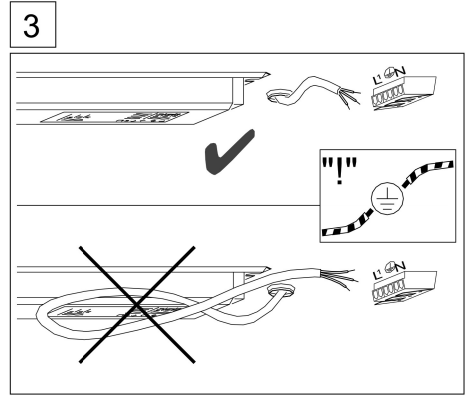

RSAXHC

RSAGHC

optional

GSL3 84601003100