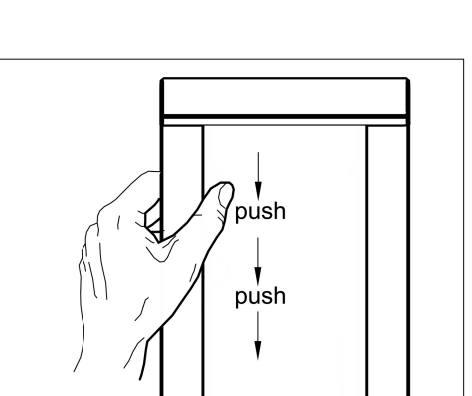

RSAXHC

RSAGHC

optional

GSL3 84601003100