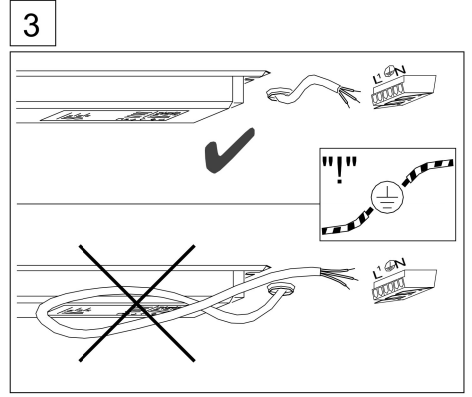

RSAXHC

RSAGHC

optional

GSL3 84601003100