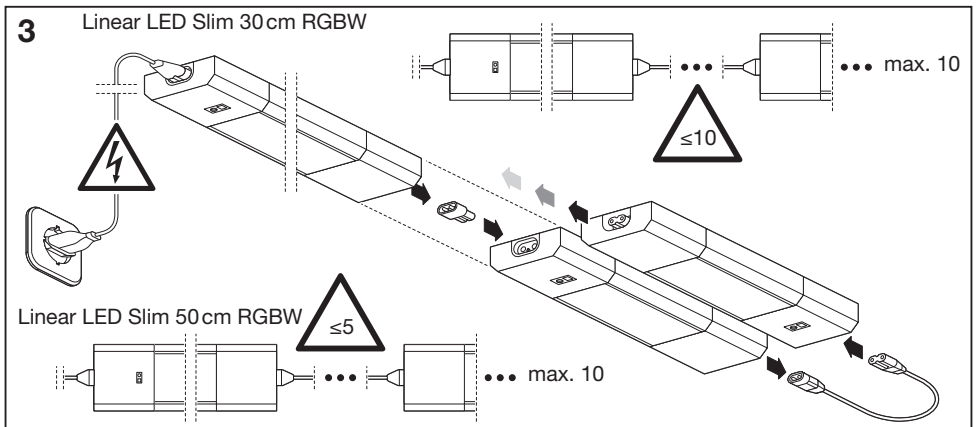

## LINEAR LED SLIM RGBW

---

	EAN	W	lm	K	⊖ (°C)	V~	mA	Hz	PF
<b>Linear LED Slim 30 cm RGBW</b>	4058075227651	4	230	RGB+3000	-20...+40	220-240	50	50/60	>0.5
<b>Linear LED Slim 50 cm RGBW</b>	4058075227675	6	350	RGB+3000	-20...+40	220-240	70	50/60	>0.5

The main control interface is divided into several sections:

- Control Panel:** A grid of buttons for various functions:
  - Settings: Gear icon, Sun icon, OFF, ON.
  - Colors: R (Red), G (Green), B (Blue), W (White).
  - Effects: FLASH, STROBE, FADE, SMOOTH.
- Lighting Modes:**
  - OFF / ON:** Shows the strip in an unlit state.
  - W (White):** Shows the strip emitting white light.
  - R (Red), G (Green), B (Blue):** Shows the strip emitting red, green, or blue light.
  - Color Spectrum:** A horizontal bar showing a gradient of colors from red to purple.
  - Intensity:** A triangular icon representing light intensity adjustment.
  - Temperature:** A circular icon with a sun and a thermometer, representing color temperature adjustment.
- Effects:**
  - FLASH:** Represented by a vertical bar with a lightning bolt.
  - STROBE:** Represented by a vertical bar with a jagged, pulse-like pattern.
  - FADE:** Represented by a vertical bar with a smooth gradient.
  - SMOOTH:** Represented by a vertical bar with a wavy, smooth pattern.
- Battery exchange:**
  - Shows a hand inserting a battery into the remote control.
  - Includes a warning symbol (exclamation mark in a triangle) and a crossed-out trash can icon, indicating that the battery should be disposed of properly.
  - Shows the process of removing an old battery and inserting a new one.

	EAN	This product contains a light source of energy efficiency class	Contained Light Source
Linear LED Slim 30 cm RGBW	4058075227651	G	
Linear LED Slim 50 cm RGBW	4058075227675	F	

C10449057  
G11122640  
30.06.2021