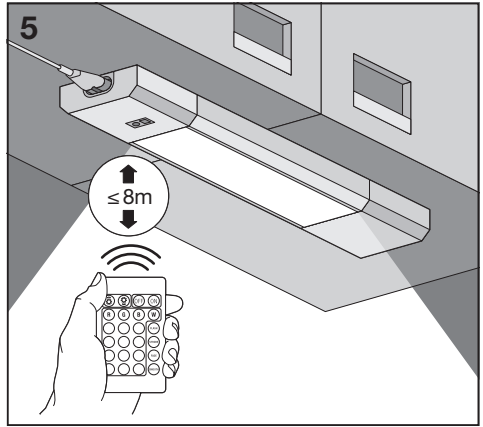

The main control interface is divided into several sections:

- Control Panel:** A grid of buttons for various functions:
  - Settings: Gear icon, Sun icon, OFF, ON.
  - Colors: R (Red), G (Green), B (Blue), W (White).
  - Effects: FLASH, STROBE, FADE, SMOOTH.
- Lighting Modes:**
  - OFF / ON:** Shows the strip in an unlit state.
  - W (White):** Shows the strip emitting white light.
  - R (Red), G (Green), B (Blue):** Shows the strip emitting red, green, or blue light.
  - Color Spectrum:** A horizontal bar showing a gradient of colors from red to purple.
  - Intensity:** A triangular icon representing light intensity adjustment.
  - Temperature:** A circular icon with a sun and a thermometer, representing color temperature adjustment.
- Effects:**
  - FLASH:** Represented by a vertical bar with a lightning bolt.
  - STROBE:** Represented by a vertical bar with a jagged, pulse-like pattern.
  - FADE:** Represented by a vertical bar with a smooth gradient.
  - SMOOTH:** Represented by a vertical bar with a wavy, smooth pattern.
- Battery exchange:**
  - Shows a hand inserting a battery into the remote control.
  - Includes a warning symbol (exclamation mark in a triangle) and a crossed-out trash can icon, indicating that the battery should be disposed of properly.
  - Shows the process of removing an old battery and inserting a new one.