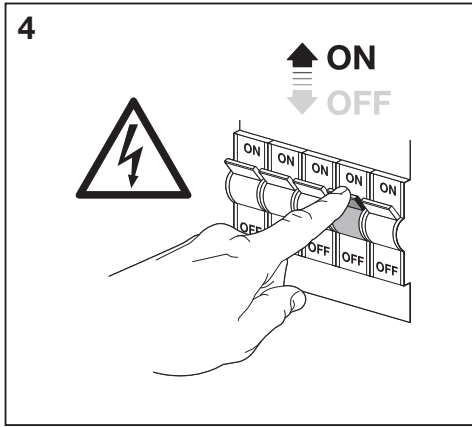

The main control interface is divided into several sections:

- Control Panel:** A grid of buttons for various functions:
  - Settings: Gear icon, Sun icon, OFF, ON.
  - Colors: R (Red), G (Green), B (Blue), W (White).
  - Effects: FLASH, STROBE, FADE, SMOOTH.
- Lighting Modes:**
  - OFF / ON:** Shows the strip in an unlit state.
  - W (White):** Shows the strip emitting white light.
  - R (Red), G (Green), B (Blue):** Shows the strip emitting red, green, or blue light.
  - Color Spectrum:** A horizontal bar showing a gradient of colors from red to purple.
  - Intensity:** A triangular icon representing light intensity adjustment.
  - Temperature:** A circular icon with a sun and a thermometer, representing color temperature adjustment.
- Effects:**
  - FLASH:** Represented by a vertical bar with a lightning bolt.
  - STROBE:** Represented by a vertical bar with a jagged, pulse-like pattern.
  - FADE:** Represented by a vertical bar with a smooth gradient.
  - SMOOTH:** Represented by a vertical bar with a wavy, smooth pattern.
- Battery exchange:**
  - Shows a hand inserting a battery into the remote control.
  - Includes a warning symbol (exclamation mark in a triangle) and a crossed-out trash can icon, indicating that the battery should be disposed of properly.
  - Shows the process of removing an old battery and inserting a new one.