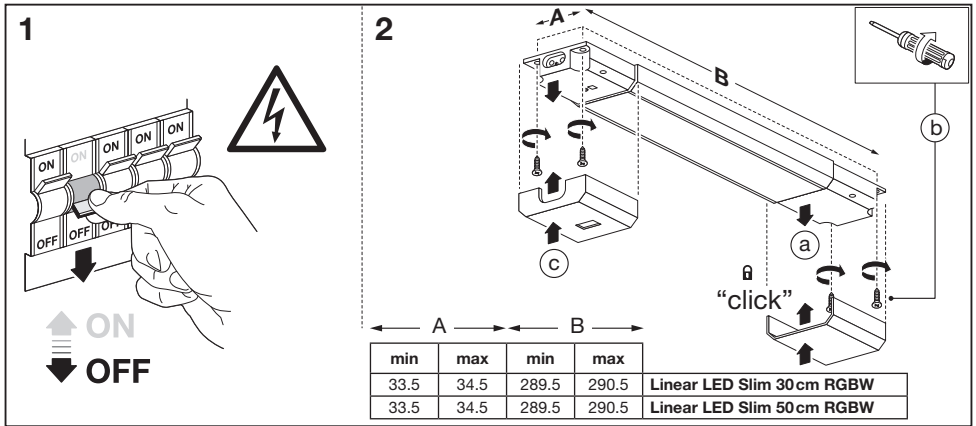

## LINEAR LED SLIM RGBW

---

	EAN	W	lm	K	⊖ (°C)	V~	mA	Hz	PF
<b>Linear LED Slim 30 cm RGBW</b>	4058075227651	4	230	RGB+3000	-20...+40	220-240	50	50/60	>0.5
<b>Linear LED Slim 50 cm RGBW</b>	4058075227675	6	350	RGB+3000	-20...+40	220-240	70	50/60	>0.5

The main control interface is divided into several sections:

- Control Panel:** A grid of buttons for various functions:
  - Settings: Gear icon, Sun icon, OFF, ON.
  - Colors: R (Red), G (Green), B (Blue), W (White).
  - Effects: FLASH, STROBE, FADE, SMOOTH.
- Lighting Modes:**
  - OFF / ON:** Shows the strip in an unlit state.
  - W (White):** Shows the strip emitting white light.
  - R (Red), G (Green), B (Blue):** Shows the strip emitting red, green, or blue light.
  - Color Spectrum:** A horizontal bar showing a gradient of colors from red to purple.
  - Intensity:** A triangular icon representing light intensity adjustment.
  - Temperature:** A circular icon with a sun and a thermometer, representing color temperature adjustment.
- Effects:**
  - FLASH:** Represented by a vertical bar with a lightning bolt.
  - STROBE:** Represented by a vertical bar with a jagged, pulse-like pattern.
  - FADE:** Represented by a vertical bar with a smooth gradient.
  - SMOOTH:** Represented by a vertical bar with a wavy, smooth pattern.
- Battery exchange:**
  - Shows a hand inserting a battery into the remote control.
  - Includes a warning symbol (exclamation mark in a triangle) and a crossed-out trash can icon, indicating that the battery should be disposed of properly.
  - Shows the process of removing an old battery and inserting a new one.