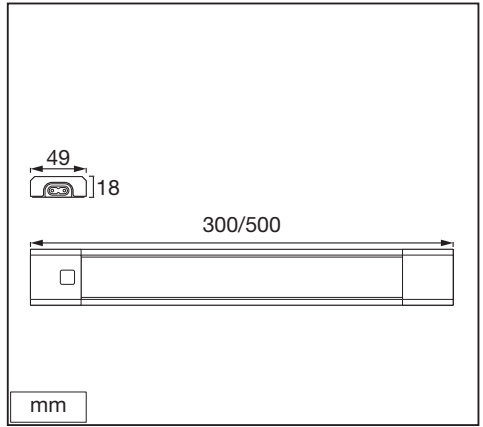

## LINEAR LED SLIM RGBW

---

	EAN	W	lm	K	⊖ (°C)	V~	mA	Hz	PF
<b>Linear LED Slim 30 cm RGBW</b>	4058075227651	4	230	RGB+3000	-20...+40	220-240	50	50/60	>0.5
<b>Linear LED Slim 50 cm RGBW</b>	4058075227675	6	350	RGB+3000	-20...+40	220-240	70	50/60	>0.5

The main control interface is divided into several sections:

- Control Panel:** A grid of buttons for various functions:
  - Settings: Gear icon, Sun icon, OFF, ON.
  - Colors: R (Red), G (Green), B (Blue), W (White).
  - Effects: FLASH, STROBE, FADE, SMOOTH.
- Lighting Modes:**
  - OFF / ON:** Shows the strip in an unlit state.
  - W (White):** Shows the strip emitting white light.
  - R (Red), G (Green), B (Blue):** Shows the strip emitting red, green, or blue light.
  - Color Spectrum:** A horizontal bar showing a gradient of colors from red to purple.
  - Intensity:** A triangular icon representing light intensity adjustment.
  - Temperature:** A circular icon with a sun and a thermometer, representing color temperature adjustment.
- Effects:**
  - FLASH:** Represented by a vertical bar with a lightning bolt.
  - STROBE:** Represented by a vertical bar with a jagged, pulse-like pattern.
  - FADE:** Represented by a vertical bar with a smooth gradient.
  - SMOOTH:** Represented by a vertical bar with a wavy, smooth pattern.
- Battery exchange:**
  - Shows a hand inserting a battery into the remote control.
  - Includes a warning symbol (exclamation mark in a triangle) and a crossed-out trash can icon, indicating that the battery should be disposed of properly.
  - Shows the process of removing an old battery and inserting a new one.

	EAN	This product contains a light source of energy efficiency class	Contained Light Source
Linear LED Slim 30 cm RGBW	4058075227651	G	
Linear LED Slim 50 cm RGBW	4058075227675	F	

C10449057  
G11122640  
30.06.2021