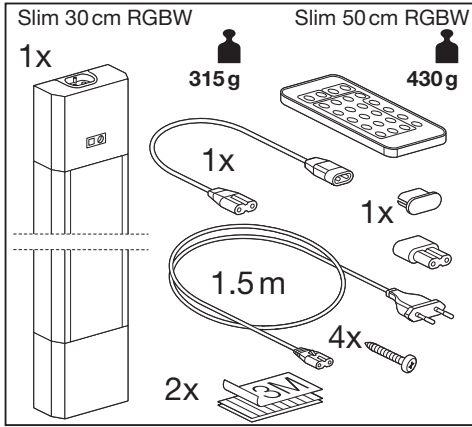

## LINEAR LED SLIM RGBW

---

	EAN	W	lm	K	⊖ (°C)	V~	mA	Hz	PF
<b>Linear LED Slim 30 cm RGBW</b>	4058075227651	4	230	RGB+3000	-20...+40	220-240	50	50/60	>0.5
<b>Linear LED Slim 50 cm RGBW</b>	4058075227675	6	350	RGB+3000	-20...+40	220-240	70	50/60	>0.5

The main control interface is divided into several sections:

- Control Panel:** A grid of buttons for various functions:
  - Settings: Gear icon, Sun icon, OFF, ON.
  - Colors: R (Red), G (Green), B (Blue), W (White).
  - Effects: FLASH, STROBE, FADE, SMOOTH.
- Lighting Modes:**
  - OFF / ON:** Shows the strip in an unlit state.
  - W (White):** Shows the strip emitting white light.
  - R (Red), G (Green), B (Blue):** Shows the strip emitting red, green, or blue light.
  - Color Spectrum:** A horizontal bar showing a gradient of colors from red to purple.
  - Intensity:** A triangular icon representing light intensity adjustment.
  - Temperature:** A circular icon with a sun and a thermometer, representing color temperature adjustment.
- Effects:**
  - FLASH:** Represented by a vertical bar with a lightning bolt.
  - STROBE:** Represented by a vertical bar with a jagged, pulse-like pattern.
  - FADE:** Represented by a vertical bar with a smooth gradient.
  - SMOOTH:** Represented by a vertical bar with a wavy, smooth pattern.
- Battery exchange:**
  - Shows a hand inserting a battery into the remote control.
  - Includes a warning symbol (exclamation mark in a triangle) and a crossed-out trash can icon, indicating that the battery should be disposed of properly.
  - Shows the process of removing an old battery and inserting a new one.

	EAN	This product contains a light source of energy efficiency class	Contained Light Source
Linear LED Slim 30 cm RGBW	4058075227651	G	
Linear LED Slim 50 cm RGBW	4058075227675	F	

C10449057  
G11122640  
30.06.2021