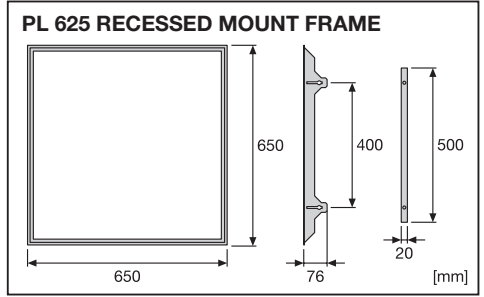

## PANEL RECESSED MOUNT FRAME

---

|                                  | EAN           | l x w x h [mm]  |  |
|----------------------------------|---------------|-----------------|---|
| PL 600 RECESSED MOUNT FRAME      | 4058075402881 | 625 x 625 x 76  | 1.4 kg  |
| PL 625 RECESSED MOUNT FRAME      | 4058075402904 | 650 x 650 x 76  | 1.5 kg  |
| PL 1200X300 RECESSED MOUNT FRAME | 4058075472976 | 1224 x 324 x 76 | 3.0 kg  |