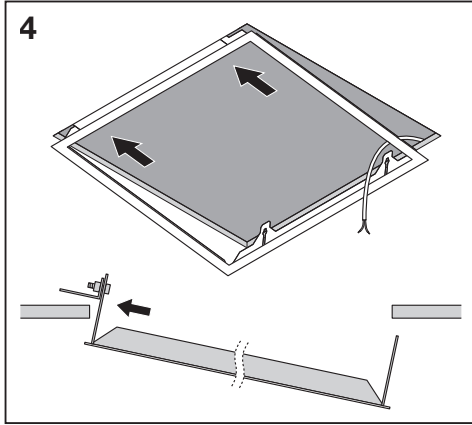

## PANEL RECESSED MOUNT FRAME

---

|                                  | EAN           | l x w x h [mm]  |  |
|----------------------------------|---------------|-----------------|---|
| PL 600 RECESSED MOUNT FRAME      | 4058075402881 | 625 x 625 x 76  | 1.4 kg  |
| PL 625 RECESSED MOUNT FRAME      | 4058075402904 | 650 x 650 x 76  | 1.5 kg  |
| PL 1200X300 RECESSED MOUNT FRAME | 4058075472976 | 1224 x 324 x 76 | 3.0 kg  |