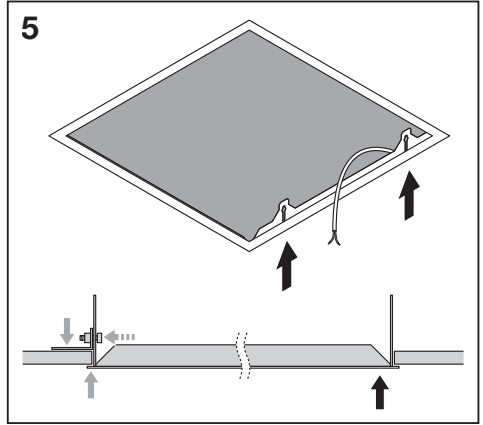

## PANEL RECESSED MOUNT FRAME

---

|                                  | EAN           | l x w x h [mm]  |  |
|----------------------------------|---------------|-----------------|---|
| PL 600 RECESSED MOUNT FRAME      | 4058075402881 | 625 x 625 x 76  | 1.4 kg  |
| PL 625 RECESSED MOUNT FRAME      | 4058075402904 | 650 x 650 x 76  | 1.5 kg  |
| PL 1200X300 RECESSED MOUNT FRAME | 4058075472976 | 1224 x 324 x 76 | 3.0 kg  |