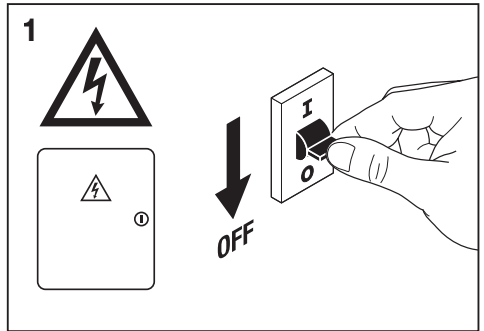

## PANEL RECESSED MOUNT FRAME

---

|                                  | EAN           | l x w x h [mm]  |  |
|----------------------------------|---------------|-----------------|---|
| PL 600 RECESSED MOUNT FRAME      | 4058075402881 | 625 x 625 x 76  | 1.4 kg  |
| PL 625 RECESSED MOUNT FRAME      | 4058075402904 | 650 x 650 x 76  | 1.5 kg  |
| PL 1200X300 RECESSED MOUNT FRAME | 4058075472976 | 1224 x 324 x 76 | 3.0 kg  |