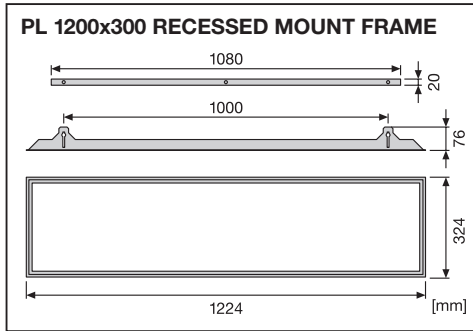

## PANEL RECESSED MOUNT FRAME

---

|                                  | EAN           | l x w x h [mm]  |  |
|----------------------------------|---------------|-----------------|---|
| PL 600 RECESSED MOUNT FRAME      | 4058075402881 | 625 x 625 x 76  | 1.4 kg  |
| PL 625 RECESSED MOUNT FRAME      | 4058075402904 | 650 x 650 x 76  | 1.5 kg  |
| PL 1200X300 RECESSED MOUNT FRAME | 4058075472976 | 1224 x 324 x 76 | 3.0 kg  |