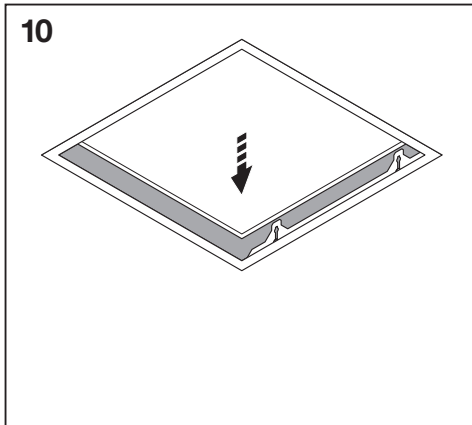

## PANEL RECESSED MOUNT FRAME

---

|                                  | EAN           | l x w x h [mm]  |  |
|----------------------------------|---------------|-----------------|---|
| PL 600 RECESSED MOUNT FRAME      | 4058075402881 | 625 x 625 x 76  | 1.4 kg  |
| PL 625 RECESSED MOUNT FRAME      | 4058075402904 | 650 x 650 x 76  | 1.5 kg  |
| PL 1200X300 RECESSED MOUNT FRAME | 4058075472976 | 1224 x 324 x 76 | 3.0 kg  |