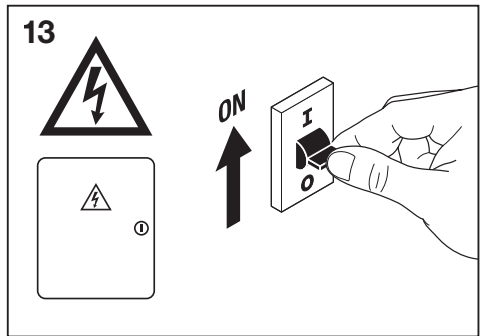

## PANEL RECESSED MOUNT FRAME

---

|                                  | EAN           | l x w x h [mm]  |  |
|----------------------------------|---------------|-----------------|---|
| PL 600 RECESSED MOUNT FRAME      | 4058075402881 | 625 x 625 x 76  | 1.4 kg  |
| PL 625 RECESSED MOUNT FRAME      | 4058075402904 | 650 x 650 x 76  | 1.5 kg  |
| PL 1200X300 RECESSED MOUNT FRAME | 4058075472976 | 1224 x 324 x 76 | 3.0 kg  |