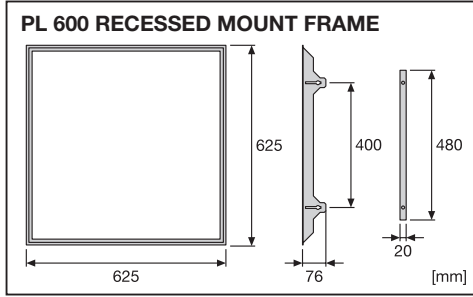

## PANEL RECESSED MOUNT FRAME

---

|                                  | EAN           | l x w x h [mm]  |  |
|----------------------------------|---------------|-----------------|---|
| PL 600 RECESSED MOUNT FRAME      | 4058075402881 | 625 x 625 x 76  | 1.4 kg  |
| PL 625 RECESSED MOUNT FRAME      | 4058075402904 | 650 x 650 x 76  | 1.5 kg  |
| PL 1200X300 RECESSED MOUNT FRAME | 4058075472976 | 1224 x 324 x 76 | 3.0 kg  |