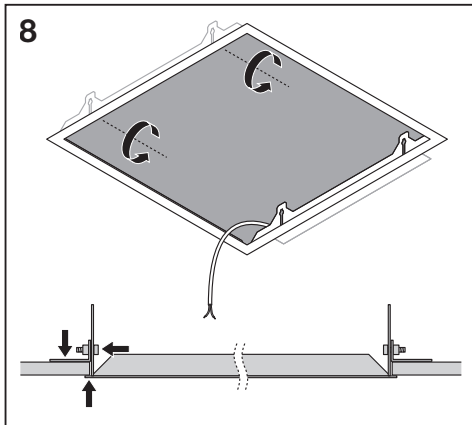

## PANEL RECESSED MOUNT FRAME

---

|                                  | EAN           | l x w x h [mm]  |  |
|----------------------------------|---------------|-----------------|---|
| PL 600 RECESSED MOUNT FRAME      | 4058075402881 | 625 x 625 x 76  | 1.4 kg  |
| PL 625 RECESSED MOUNT FRAME      | 4058075402904 | 650 x 650 x 76  | 1.5 kg  |
| PL 1200X300 RECESSED MOUNT FRAME | 4058075472976 | 1224 x 324 x 76 | 3.0 kg  |