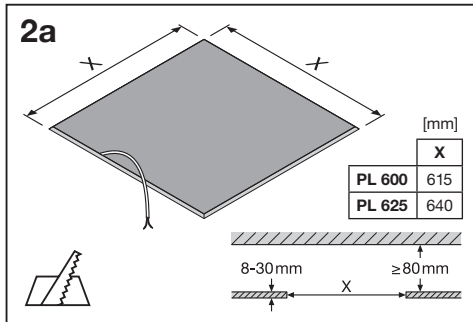

## PANEL RECESSED MOUNT FRAME

---

|                                  | EAN           | l x w x h [mm]  |  |
|----------------------------------|---------------|-----------------|---|
| PL 600 RECESSED MOUNT FRAME      | 4058075402881 | 625 x 625 x 76  | 1.4 kg  |
| PL 625 RECESSED MOUNT FRAME      | 4058075402904 | 650 x 650 x 76  | 1.5 kg  |
| PL 1200X300 RECESSED MOUNT FRAME | 4058075472976 | 1224 x 324 x 76 | 3.0 kg  |