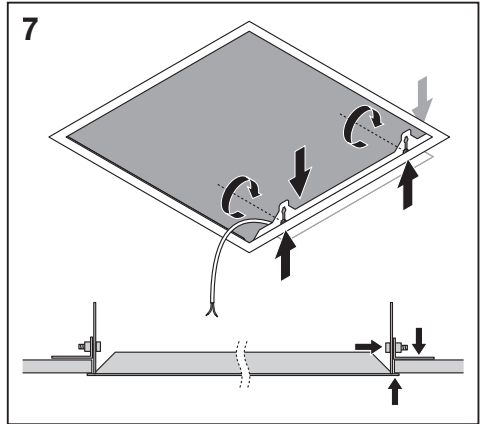

## PANEL RECESSED MOUNT FRAME

---

|                                  | EAN           | l x w x h [mm]  |  |
|----------------------------------|---------------|-----------------|---|
| PL 600 RECESSED MOUNT FRAME      | 4058075402881 | 625 x 625 x 76  | 1.4 kg  |
| PL 625 RECESSED MOUNT FRAME      | 4058075402904 | 650 x 650 x 76  | 1.5 kg  |
| PL 1200X300 RECESSED MOUNT FRAME | 4058075472976 | 1224 x 324 x 76 | 3.0 kg  |