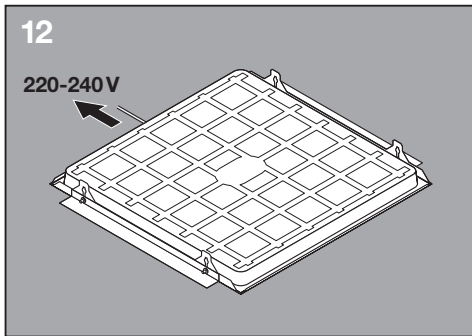

## PANEL RECESSED MOUNT FRAME

---

|                                  | EAN           | l x w x h [mm]  |  |
|----------------------------------|---------------|-----------------|---|
| PL 600 RECESSED MOUNT FRAME      | 4058075402881 | 625 x 625 x 76  | 1.4 kg  |
| PL 625 RECESSED MOUNT FRAME      | 4058075402904 | 650 x 650 x 76  | 1.5 kg  |
| PL 1200X300 RECESSED MOUNT FRAME | 4058075472976 | 1224 x 324 x 76 | 3.0 kg  |