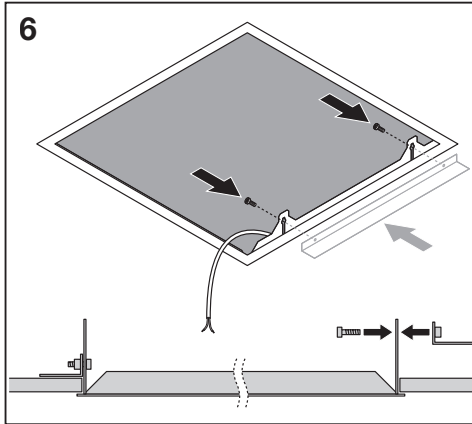

## PANEL RECESSED MOUNT FRAME

---

|                                  | EAN           | l x w x h [mm]  |  |
|----------------------------------|---------------|-----------------|---|
| PL 600 RECESSED MOUNT FRAME      | 4058075402881 | 625 x 625 x 76  | 1.4 kg  |
| PL 625 RECESSED MOUNT FRAME      | 4058075402904 | 650 x 650 x 76  | 1.5 kg  |
| PL 1200X300 RECESSED MOUNT FRAME | 4058075472976 | 1224 x 324 x 76 | 3.0 kg  |