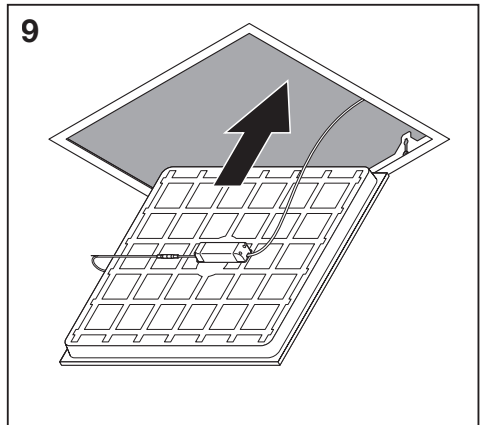

## PANEL RECESSED MOUNT FRAME

---

|                                  | EAN           | l x w x h [mm]  |  |
|----------------------------------|---------------|-----------------|---|
| PL 600 RECESSED MOUNT FRAME      | 4058075402881 | 625 x 625 x 76  | 1.4 kg  |
| PL 625 RECESSED MOUNT FRAME      | 4058075402904 | 650 x 650 x 76  | 1.5 kg  |
| PL 1200X300 RECESSED MOUNT FRAME | 4058075472976 | 1224 x 324 x 76 | 3.0 kg  |