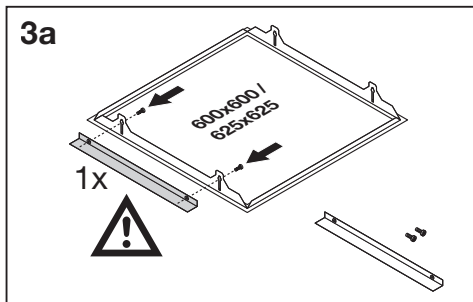

## PANEL RECESSED MOUNT FRAME

---

|                                  | EAN           | l x w x h [mm]  |  |
|----------------------------------|---------------|-----------------|---|
| PL 600 RECESSED MOUNT FRAME      | 4058075402881 | 625 x 625 x 76  | 1.4 kg  |
| PL 625 RECESSED MOUNT FRAME      | 4058075402904 | 650 x 650 x 76  | 1.5 kg  |
| PL 1200X300 RECESSED MOUNT FRAME | 4058075472976 | 1224 x 324 x 76 | 3.0 kg  |