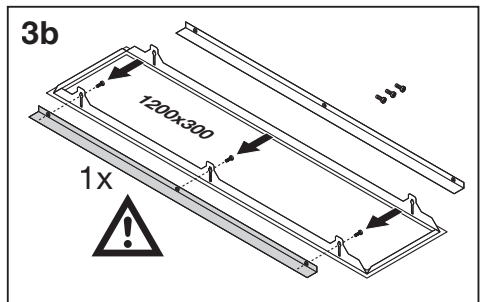

## PANEL RECESSED MOUNT FRAME

---

|                                  | EAN           | l x w x h [mm]  |  |
|----------------------------------|---------------|-----------------|---|
| PL 600 RECESSED MOUNT FRAME      | 4058075402881 | 625 x 625 x 76  | 1.4 kg  |
| PL 625 RECESSED MOUNT FRAME      | 4058075402904 | 650 x 650 x 76  | 1.5 kg  |
| PL 1200X300 RECESSED MOUNT FRAME | 4058075472976 | 1224 x 324 x 76 | 3.0 kg  |