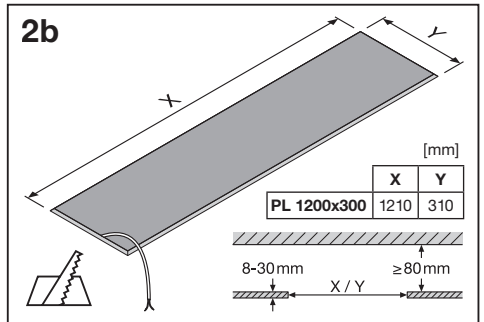

## PANEL RECESSED MOUNT FRAME

---

|                                  | EAN           | l x w x h [mm]  |  |
|----------------------------------|---------------|-----------------|---|
| PL 600 RECESSED MOUNT FRAME      | 4058075402881 | 625 x 625 x 76  | 1.4 kg  |
| PL 625 RECESSED MOUNT FRAME      | 4058075402904 | 650 x 650 x 76  | 1.5 kg  |
| PL 1200X300 RECESSED MOUNT FRAME | 4058075472976 | 1224 x 324 x 76 | 3.0 kg  |