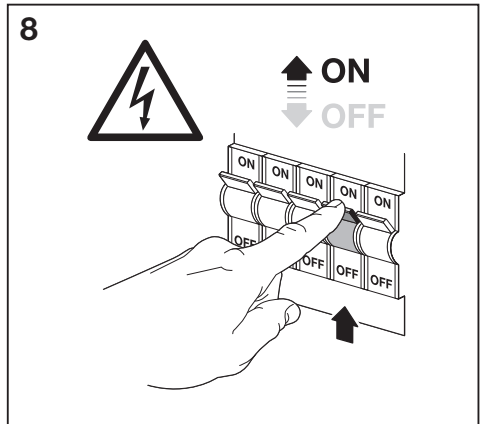

↑ ON  
↓ OFF

2

3

4

	EAN	This product contains a light source of energy efficiency class	Contained Light Source
SMART WIFI ORBISDISC 300RD IP44TWCR	4058075573598	D	
SMART WIFI ORBISDISC 400RD IP44TWWT	4058075573611	E	
SMART WIFI ORBISDISC 500RD IP44TWBK	4058075573635	E	Contains 2 light sources 