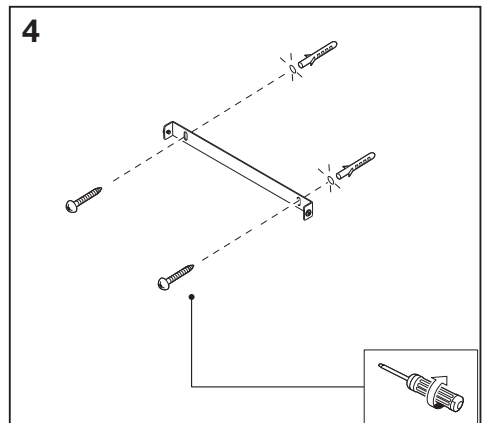

	EAN	This product contains a light source of energy efficiency class	Contained Light Source
SMART WIFI ORBIS DUPLO 300 IP44TWCR	4058075573659	F	Contains 2 light sources 
SMART WIFI ORBIS DUPLO 450 IP44TWCR	4058075573680	F	Contains 3 light sources 
SMART WIFI ORBIS DUPLO 580 IP44TWCR	4058075573703	F	Contains 4 light sources 