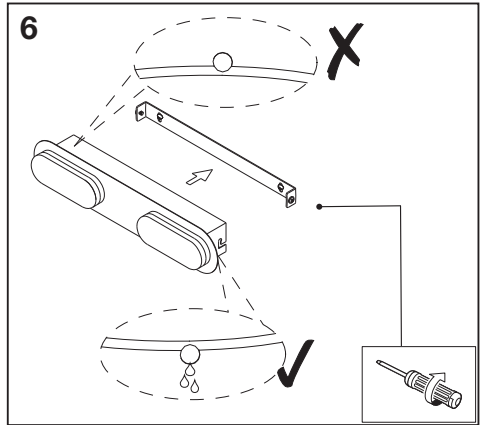

	EAN	This product contains a light source of energy efficiency class	Contained Light Source
SMART WIFI ORBIS DUPLO 300 IP44TWCR	4058075573659	F	Contains 2 light sources 
SMART WIFI ORBIS DUPLO 450 IP44TWCR	4058075573680	F	Contains 3 light sources 
SMART WIFI ORBIS DUPLO 580 IP44TWCR	4058075573703	F	Contains 4 light sources 