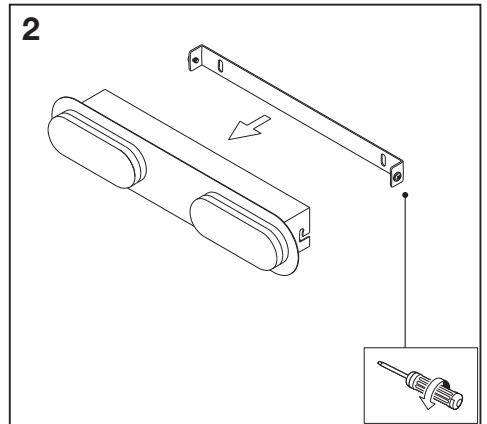

	EAN	This product contains a light source of energy efficiency class	Contained Light Source
SMART WIFI ORBIS DUPLO 300 IP44TWCR	4058075573659	F	Contains 2 light sources 
SMART WIFI ORBIS DUPLO 450 IP44TWCR	4058075573680	F	Contains 3 light sources 
SMART WIFI ORBIS DUPLO 580 IP44TWCR	4058075573703	F	Contains 4 light sources 