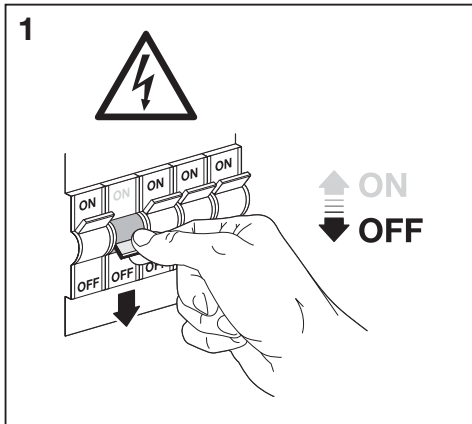

	EAN	This product contains a light source of energy efficiency class	Contained Light Source
SMART WIFI ORBIS DUPLO 300 IP44TWCR	4058075573659	F	Contains 2 light sources 
SMART WIFI ORBIS DUPLO 450 IP44TWCR	4058075573680	F	Contains 3 light sources 
SMART WIFI ORBIS DUPLO 580 IP44TWCR	4058075573703	F	Contains 4 light sources 