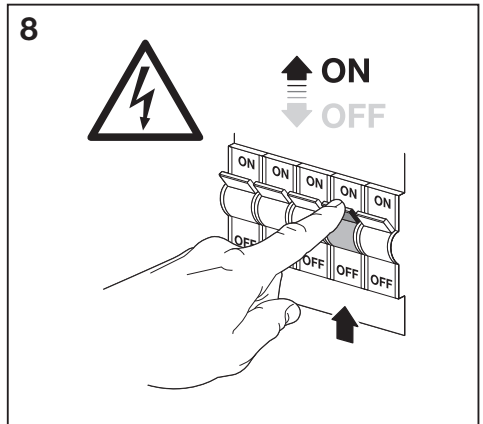

	EAN	This product contains a light source of energy efficiency class	Contained Light Source
SMART WIFI ORBIS DUPLO 300 IP44TWCR	4058075573659	F	Contains 2 light sources 
SMART WIFI ORBIS DUPLO 450 IP44TWCR	4058075573680	F	Contains 3 light sources 
SMART WIFI ORBIS DUPLO 580 IP44TWCR	4058075573703	F	Contains 4 light sources 