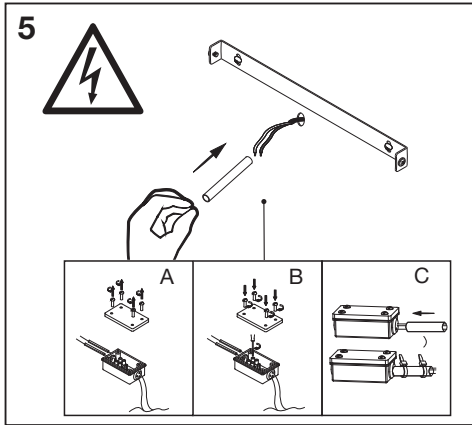

	EAN	This product contains a light source of energy efficiency class	Contained Light Source
SMART WIFI ORBIS DUPLO 300 IP44TWCR	4058075573659	F	Contains 2 light sources 
SMART WIFI ORBIS DUPLO 450 IP44TWCR	4058075573680	F	Contains 3 light sources 
SMART WIFI ORBIS DUPLO 580 IP44TWCR	4058075573703	F	Contains 4 light sources 