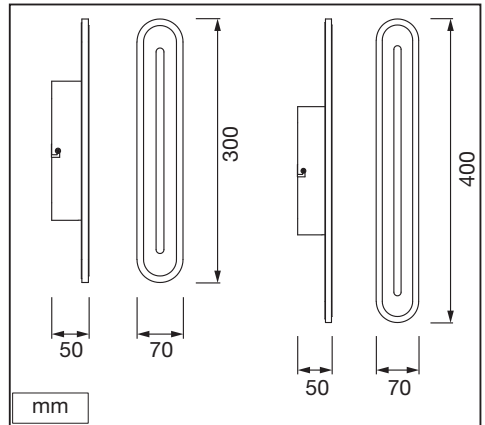

## ORBIS BATH

	EAN	W	Lumen module lm	Lumen output lm	K	$\theta_{beam}$ (°C)	V~	mA	Hz	DF
SMART WIFI ORBIS BATH W 400IP44TWWT	4058075574236	17	1600	800	3000- 6500	-20...+40	220-240	74	50/60	>0.7
SMART WIFI ORBIS BATH W 400IP44TWBK	4058075574311	17	1600	550	3000- 6500	-20...+40	220-240	74	50/60	>0.7
SMART WIFI ORBIS BATH W 300IP44TWWT	4058075574274	13	1200	600	3000- 6500	-20...+40	220-240	55	50/60	>0.7
SMART WIFI ORBIS BATH W 300IP44TWBK	4058075574335	13	1200	350	3000- 6500	-20...+40	220-240	55	50/60	>0.7

	EAN	This product contains a light source of energy efficiency class	Contained Light Source
SMART WIFI ORBIS BATH W 400IP44TWWT	4058075574236	F	Contains 2 light sources 
SMART WIFI ORBIS BATH W 400IP44TWBK	4058075574311	F	Contains 2 light sources 
SMART WIFI ORBIS BATH W 300IP44TWWT	4058075574274	E	Contains 2 light sources 
SMART WIFI ORBIS BATH W 300IP44TWBK	4058075574335	E	Contains 2 light sources 