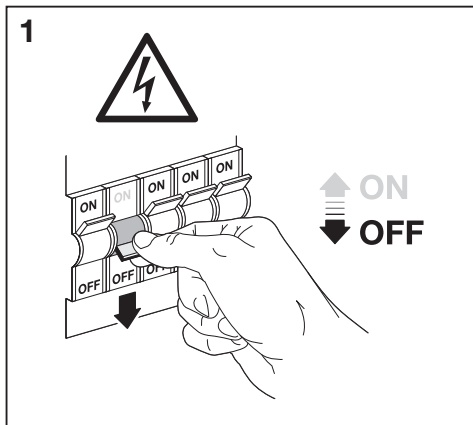

	EAN	This product contains a light source of energy efficiency class	Contained Light Source
SMART WIFI ORBIS BATH W 400IP44TWWT	4058075574236	F	Contains 2 light sources 
SMART WIFI ORBIS BATH W 400IP44TWBK	4058075574311	F	Contains 2 light sources 
SMART WIFI ORBIS BATH W 300IP44TWWT	4058075574274	E	Contains 2 light sources 
SMART WIFI ORBIS BATH W 300IP44TWBK	4058075574335	E	Contains 2 light sources 