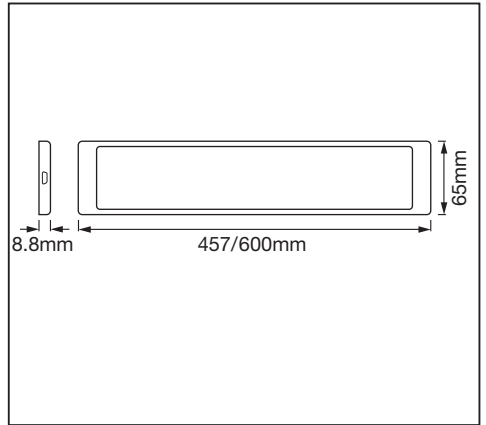

SMART⁺ WIFI UNDERCABINET

	EAN	W	lm	K	IP	ΔT (°C)	V~	mA	Hz	DF
SMART WIFI UNDERCABINET 45.7X6.5 TW	4058075575691	7	330	2700-6500	20	-20...+35	220-240	7	50/60	>0.5
SMART WIFI UNDERCABINET 60X6.5 TW	4058075575714	12	580	2700-6500	20	-20...+35	220-240	20	50/60	>0.7

SMART+ WIFI UNDERCABINET

	EAN	This product contains a light source of energy efficiency class	Contained Light Source
SMART WIFI UNDERCABINET 45.7X6.5 TW	4058075575691	F	
SMART WIFI UNDERCABINET 60X6.5 TW	4058075575714	F	