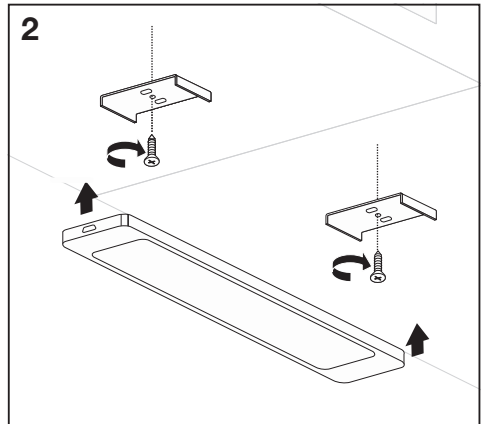

SMART+ WIFI UNDERCABINET

	EAN	This product contains a light source of energy efficiency class	Contained Light Source
SMART WIFI UNDERCABINET 45.7X6.5 TW	4058075575691	F	
SMART WIFI UNDERCABINET 60X6.5 TW	4058075575714	F	