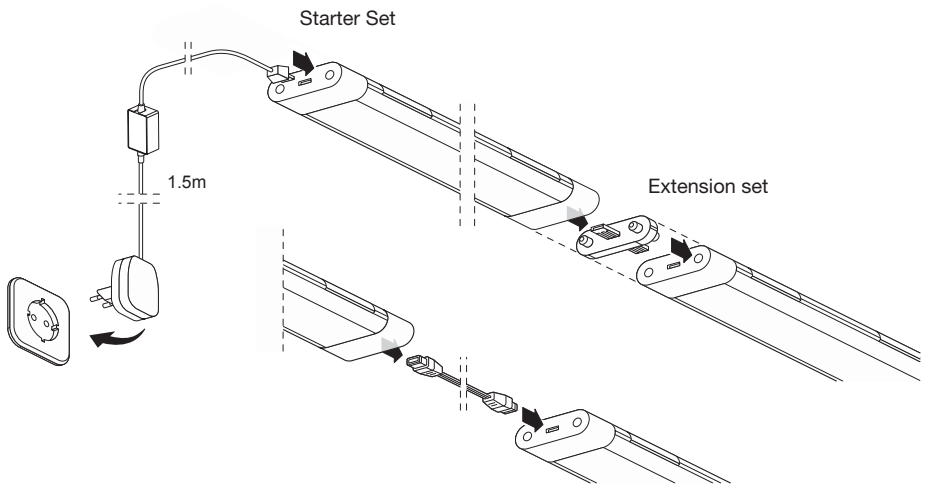

SMART⁺ WIFI UNDERCABINET

	EAN	W	lm	K	Class	IP	θ_{amb} (°C)	Input	mA	DF
SMART WIFI UNDERCABINET 50X3.75 TW	4058075576278	9	480	2700-6500	II	20	-20...+40	220-240V~ 50/60Hz	58	≥0.5
SMART WIFI UNDERCABINET 50X3.75TWEXT	4058075576292	8	480	2700-6500	III	20	-20...+40	24V DC	330	≥0.5

3

4

Max. extendable 50cm up to 3 sets

	EAN	This product contains a light source of energy efficiency class	Contained Light Source
SMART WIFI UNDERCABINET 50X3.75 TW	4058075576278	F	
SMART WIFI UNDERCABINET 50X3.75TWEXT	4058075576292	F	