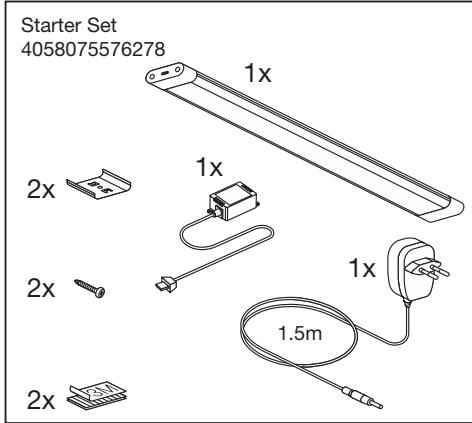

SMART⁺ WIFI UNDERCABINET

	EAN	W	lm	K	Class	IP	θ_{amb} (°C)	Input	mA	DF
SMART WIFI UNDERCABINET 50X3.75 TW	4058075576278	9	480	2700-6500	II	20	-20...+40	220-240V~ 50/60Hz	58	≥0.5
SMART WIFI UNDERCABINET 50X3.75TWEXT	4058075576292	8	480	2700-6500	III	20	-20...+40	24V DC	330	≥0.5

3

4

Max. extendable 50cm up to 3 sets

	EAN	This product contains a light source of energy efficiency class	Contained Light Source
SMART WIFI UNDERCABINET 50X3.75 TW	4058075576278	F	
SMART WIFI UNDERCABINET 50X3.75TWEXT	4058075576292	F	