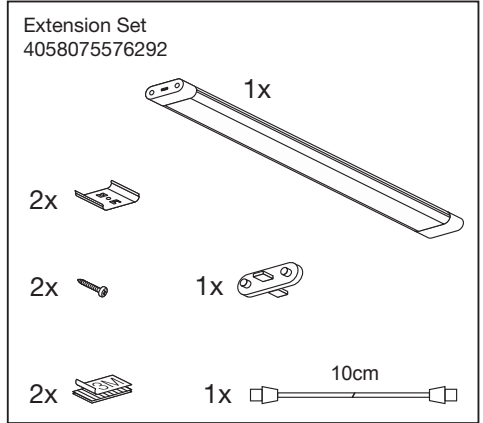

SMART⁺ WIFI UNDERCABINET

	EAN	W	lm	K	Class	IP	θ_{amb} (°C)	Input	mA	DF
SMART WIFI UNDERCABINET 50X3.75 TW	4058075576278	9	480	2700-6500	II	20	-20...+40	220-240V~ 50/60Hz	58	≥0.5
SMART WIFI UNDERCABINET 50X3.75TWEXT	4058075576292	8	480	2700-6500	III	20	-20...+40	24V DC	330	≥0.5

3

4

Max. extendable 50cm up to 3 sets

	EAN	This product contains a light source of energy efficiency class	Contained Light Source
SMART WIFI UNDERCABINET 50X3.75 TW	4058075576278	F	
SMART WIFI UNDERCABINET 50X3.75TWEXT	4058075576292	F	