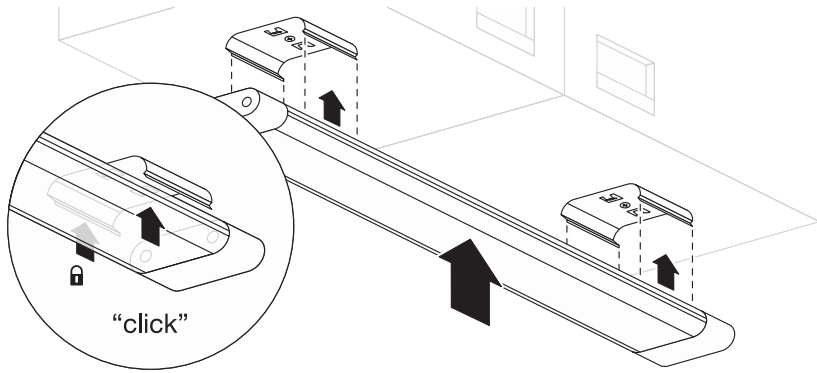

SMART⁺ WIFI UNDERCABINET

	EAN	W	lm	K	Class	IP	θ_{amb} (°C)	Input	mA	DF
SMART WIFI UNDERCABINET 50X3.75 TW	4058075576278	9	480	2700-6500	II	20	-20...+40	220-240V~ 50/60Hz	58	≥0.5
SMART WIFI UNDERCABINET 50X3.75TWEXT	4058075576292	8	480	2700-6500	III	20	-20...+40	24V DC	330	≥0.5

3

4

Max. extendable 50cm up to 3 sets

	EAN	This product contains a light source of energy efficiency class	Contained Light Source
SMART WIFI UNDERCABINET 50X3.75 TW	4058075576278	F	
SMART WIFI UNDERCABINET 50X3.75TWEXT	4058075576292	F	