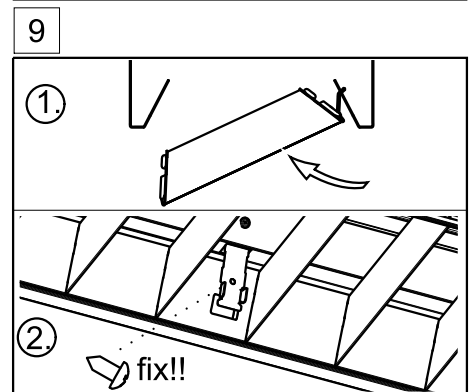

This luminaire contains a light source of energy efficiency class **B** (LF840), **C** (LF830)

	L	A1	A3	KE X/Y
THLA/1500-1	1548	1300	248	0/70

L = Leuchtenlänge  
 A1 = Befestigungsabstand  
 A3 = Bef.-Abst. Bandmontage