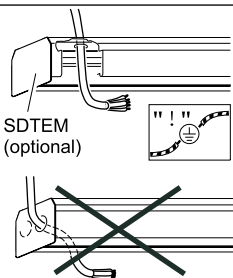

SDTEM
(optional)

Option

SDT+SDGU ...

SDT

SDGU

SDTEM != IP20