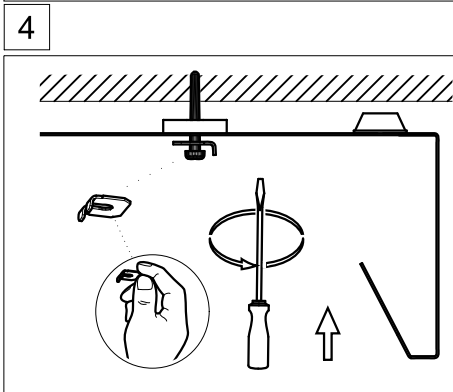

This luminaire contains a light source of energy efficiency class **B** (LF840), **C** (LF830)

	L	A1	A3	KE X/Y
THLA/1500-1	1548	1300	248	0/70

L = Leuchtenlänge  
 A1 = Befestigungsabstand  
 A3 = Bef.-Abst. Bandmontage