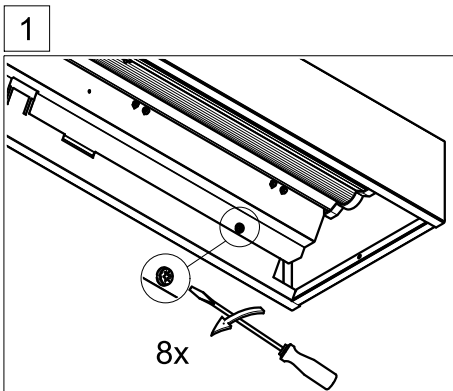

This luminaire contains a light source of energy efficiency class **B** (LF840), **C** (LF830)

	L	A1	A3	KE X/Y
THLA/1500-1	1548	1300	248	0/70

L = Leuchtenlänge  
 A1 = Befestigungsabstand  
 A3 = Bef.-Abst. Bandmontage