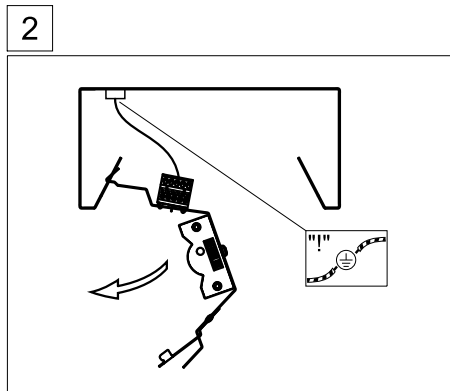

This luminaire contains a light source of energy efficiency class **B** (LF840), **C** (LF830)

	L	A1	A3	KE X/Y
THLA/1500-1	1548	1300	248	0/70

L = Leuchtenlänge  
 A1 = Befestigungsabstand  
 A3 = Bef.-Abst. Bandmontage