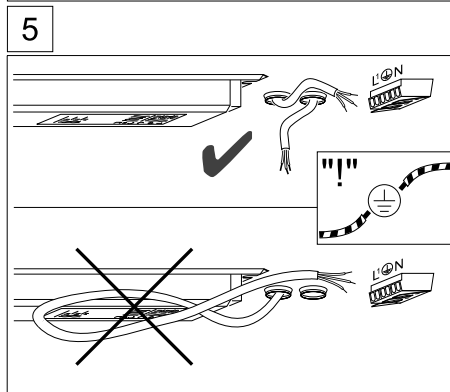

This luminaire contains a light source of energy efficiency class **B** (LF840), **C** (LF830)

	L	A1	A3	KE X/Y
THLA/1500-1	1548	1300	248	0/70

L = Leuchtenlänge  
 A1 = Befestigungsabstand  
 A3 = Bef.-Abst. Bandmontage