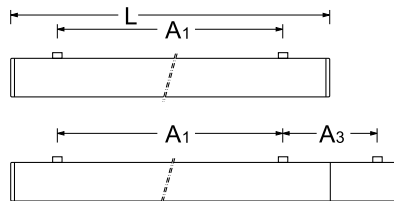

This luminaire contains a light source of energy efficiency class **B** (LF840), **C** (LF830)

	L	A1	A3	KE X/Y
THLA/1500-1	1548	1300	248	0/70

L = Leuchtenlänge  
 A1 = Befestigungsabstand  
 A3 = Bef.-Abst. Bandmontage