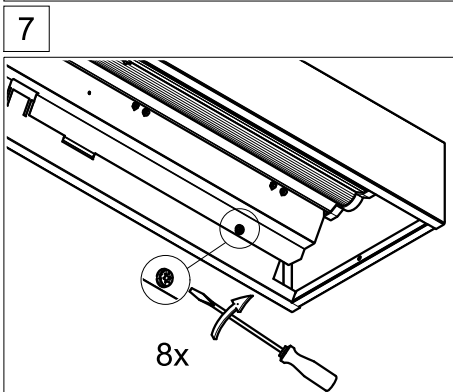

This luminaire contains a light source of energy efficiency class **B** (LF840), **C** (LF830)

	L	A1	A3	KE X/Y
THLA/1500-1	1548	1300	248	0/70

L = Leuchtenlänge  
 A1 = Befestigungsabstand  
 A3 = Bef.-Abst. Bandmontage