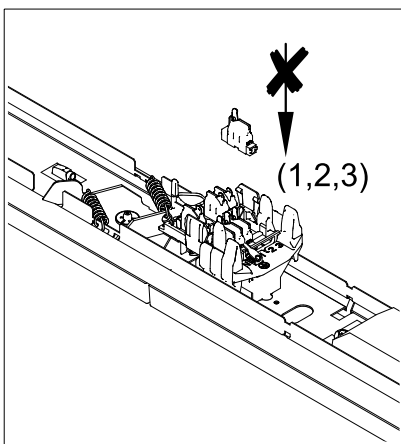

Atención:
 No abrir la luminaria!
 Pérdida de garantía!

ETM	I-out	Im	Psys	Ta°C
	---	---	---	---
	---	---	---	---
	---	---	---	---

B3

X **** 180

MONTAGE

SRG = "click!"

SRGS = "power push + click!"

SRTE