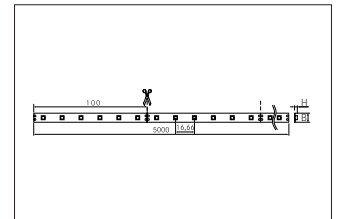

QualityFlex Select flex lighting 100 mm, CRI > 90, 4,8 W / m, IP00

**Artikel-Nr. 75201024**

QualityFlex Select flex lighting 100 mm, CRI > 90, 4,8 W / m, IP00, white, 2.400K, CRI > 90. LED flex lighting for decorative, technical as well as efficient lighting of light coves, linear applications and backlighting, basic or general lighting of rooms, architectural applications and for areas where high illumination is required, such as indirect or direct lighting, luminous ceilings, gastronomy lighting and much more. Länge: 100.0 mm Lampenleistung je Meter: 4.8 W/m, Lichtstrom je Meter: 350.0 lm/m, Schutzart raumseitig: IP00, Schutzklasse: III, Spannung: 24V DC, Abstrahlwinkel: 120.0 °, 60 LEDs pro Meter, Chip-Abstand (Short Pitch) : 16,7mm. Zur Individuellen Anwendung kann die LED-Flexplatine alle 100 mm eingekürzt werden. Die maximale Systemlänge von 5.000mm darf mit einer Einspeisung nicht überschritten werden.

<b>Artikel-Nr.</b>	<b>75201024</b>
<b>Stand:</b>	06.12.2021 11:44

Colour temperature	2400 K
Colour	White
Length	100 mm
Beam angle	120 °
Amount of light sources / fittings	6 Qty
Lamp	LED
scope of delivery	Including connecting cable on one side, length 350 mm

Voltage	24V
Degree of protection	IP00
Protection class	III
Length	100 mm
Width	8 mm
Aufbauhöhe	1.4 mm
Circuit type	Parallel conduction