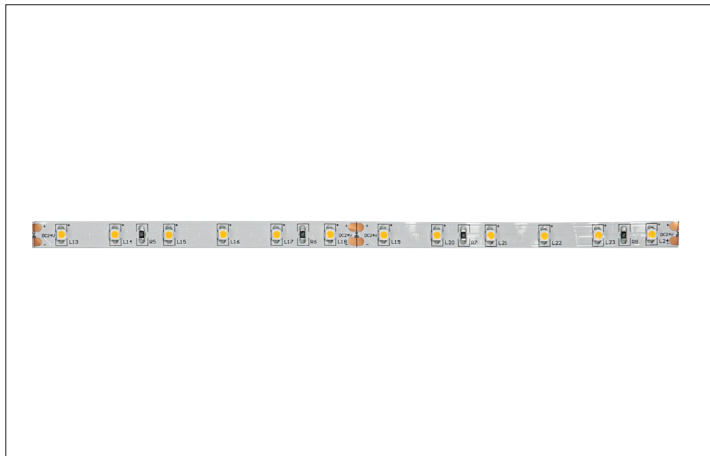

QualityFlex Select flex lighting 100 mm, CRI > 90, 4,8 W / m, IP00

**Artikel-Nr. 75201024**

QualityFlex Select flex lighting 100 mm, CRI > 90, 4,8 W / m, IP00, white, 2.400K, CRI > 90. LED flex lighting for decorative, technical as well as efficient lighting of light coves, linear applications and backlighting, basic or general lighting of rooms, architectural applications and for areas where high illumination is required, such as indirect or direct lighting, luminous ceilings, gastronomy lighting and much more. Länge: 100.0 mm Lampenleistung je Meter: 4.8 W/m, Lichtstrom je Meter: 350.0 lm/m, Schutzart raumseitig: IP00, Schutzklasse: III, Spannung: 24V DC, Abstrahlwinkel: 120.0 °, 60 LEDs pro Meter, Chip-Abstand (Short Pitch) : 16,7mm. Zur Individuellen Anwendung kann die LED-Flexplatine alle 100 mm eingekürzt werden. Die maximale Systemlänge von 5.000mm darf mit einer Einspeisung nicht überschritten werden.

<b>Artikel-Nr.</b>	<b>75201024</b>
<b>Stand:</b>	06.12.2021 11:44

Colour temperature	2400 K
Colour	White
Length	100 mm
Beam angle	120 °
Amount of light sources / fittings	6 Qty
Lamp	LED
scope of delivery	Including connecting cable on one side, length 350 mm

Voltage	24V
Degree of protection	IP00
Protection class	III
Length	100 mm
Width	8 mm
Aufbauhöhe	1.4 mm
Circuit type	Parallel conduction