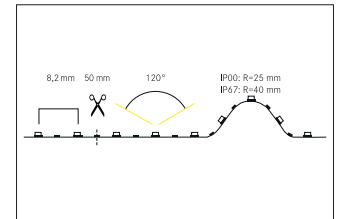

QualityFlex Special Applications, RGB, 14,4 W / m, IP67
Artikel-Nr. 75279001

Artikel-Nr.	75279001
Stand:	06.12.2021 12:03

Lamp power per meter	14.4 W/m
Beam angle	120 °
Length	50 mm
Width	8 mm
Aufbauhöhe	5 mm
Length of individual sections	50 mm
Degree of protection	IP67
Protection class	III
Short Pitch	8.2 mm

Number of lamps per meter	120 Qty
Voltage	24V
Voltage type	DC
Ambient temperature	-10 °C bis +40 °C
Control	Dimming depending on driver
Circuit type	Parallel conduction
Length of the connection line	350 mm
Maximum module length	5,000 mm